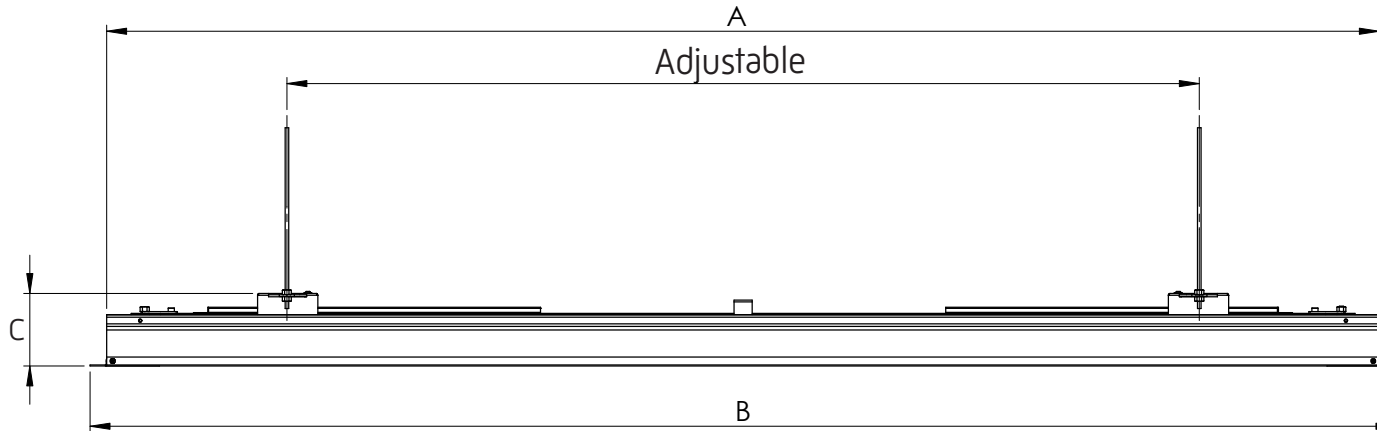

Front and side view

- A False-ceiling cut (length)
- B Underface length
- C Height
- D False-ceiling cut (depth)
- E Fixing center-distance (depth)
- F Casing width

Technical data

Reference	Ceiling cut	B cm	C cm	Ceiling cut	E cm	F cm	Net Weight kg
	A cm			D cm			
SQ4150	182,9	185,5	13,6	12,5	11-15	15	3,9
SQ4180	212,9	215,5	13,6	12,5	11-15	15	4,2
SQ4200	232,9	235,5	13,6	12,5	11-15	15	4,3
SQ4240	272,9	275,5	13,6	12,5	11-15	15	4,8
SQ4270	302,9	305,5	13,6	12,5	11-15	15	5
SQ4300	332,9	335,5	13,6	12,5	11-15	15	5,5

Underface +

Easy and aesthetic installation:
The underface+ offers a 2 in 1 solution
for integrating your screen in a false
ceiling.

Chemin de Beurepaire - CS 42005
91410 DOURDAN - FRANCE
Tel +33 (0)1 64 59 94 54

2 possibilities of installations

Underface +

One shot installation

One shot installation:

Installation of the screen at the same time of the underface.

Installation in two phases

Installation in two phases: