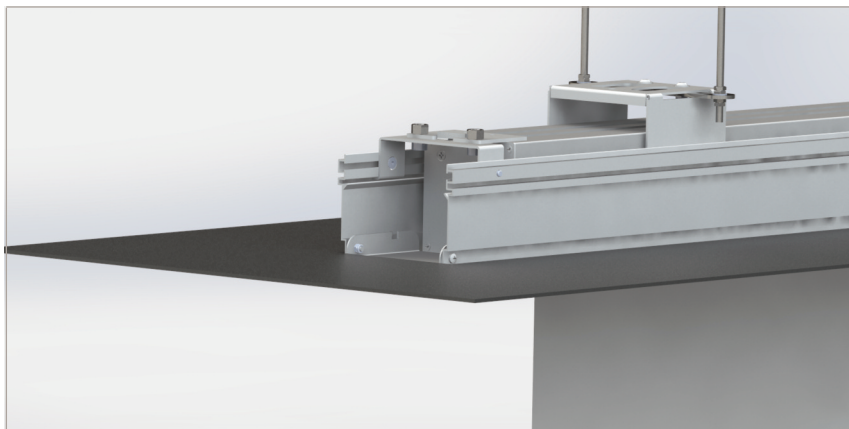

Front and side view

- A False-ceiling cut (length)
- B Underface length
- C Height
- D False-ceiling cut (depth)
- E Fixing center-distance (depth)
- F Casing width

Technical data

Reference	Ceiling cut	B cm	C cm	Ceiling cut	E cm	F cm	Net Weight kg
	A cm			D cm			
SQ4150	182,9	185,5	13,6	12,5	11-15	15	3,9
SQ4180	212,9	215,5	13,6	12,5	11-15	15	4,2
SQ4200	232,9	235,5	13,6	12,5	11-15	15	4,3
SQ4240	272,9	275,5	13,6	12,5	11-15	15	4,8
SQ4270	302,9	305,5	13,6	12,5	11-15	15	5
SQ4300	332,9	335,5	13,6	12,5	11-15	15	5,5

Underface +

Easy and aesthetic installation:
The underface+ offers a 2 in 1 solution
for integrating your screen in a false
ceiling.

Chemin de Beurepaire - CS 42005
91410 DOURDAN - FRANCE
Tel +33 (0)1 64 59 94 54

2 possibilities of installations

Underface +

One shot installation

One shot installation:

Installation of the screen at the same time of the underface.

Installation in two phases

Installation in two phases: