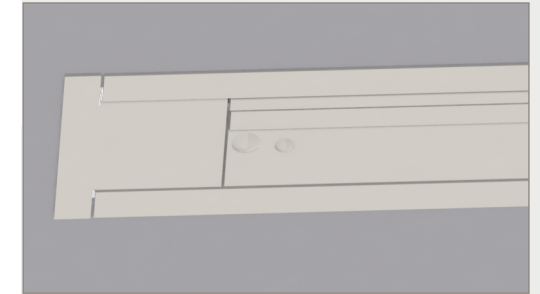

Front and side view

- A False-ceiling cut (length)
- B Underface length
- C Height
- D False-ceiling cut (depth)
- E Fixing center-distance (depth)
- F Casing width

Technical data

Reference	Ceiling cut	B cm	C cm	Ceiling cut	E cm	F cm	Net Weight kg
	A cm			D cm			
SQ4150	182,9	185,5	13,6	12,5	11-15	15	3,9
SQ4180	212,9	215,5	13,6	12,5	11-15	15	4,2
SQ4200	232,9	235,5	13,6	12,5	11-15	15	4,3
SQ4240	272,9	275,5	13,6	12,5	11-15	15	4,8
SQ4270	302,9	305,5	13,6	12,5	11-15	15	5
SQ4300	332,9	335,5	13,6	12,5	11-15	15	5,5

Underface +

Easy and aesthetic installation:
The underface+ offers a 2 in 1 solution
for integrating your screen in a false
ceiling.

Chemin de Beurepaire - CS 42005
91410 DOURDAN - FRANCE
Tel +33 (0)1 64 59 94 54

2 possibilities of installations

Underface +

One shot installation

One shot installation:

Installation of the screen at the same time of the underface.

Installation in two phases

Installation in two phases: