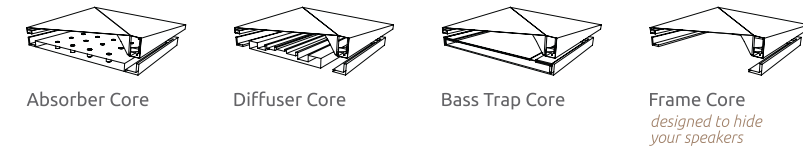

CINEMA SERIES | LINE

A modular system made with four different Core options: an Absorber, a Diffuser, a Bass Trap, and a Frame Core. The Frame Core is specifically designed to conceal speakers behind it, allowing for a seamless design across the entire wall while maintaining full acoustic treatment. All the wooden cores are fitted with various acoustic front designs that can be freely removed, swapped, or replaced.

FRONT DESIGNS & COMPATIBLE CORES

Choose the Core with the front design that best fits you.

Siena CS front design	Komodo CS front design	Eiger CS front design	Valley CS front design	Helen CS front design	Cosmos CS front design
Absorber Core	Absorber Core	Absorber Core	Absorber Core	Absorber Core	Frame Core designed to hide your speakers
Bass Trap Core	Bass Trap Core	Bass Trap Core	Diffuser Core	Diffuser Core	Bass Trap Core
		Frame Core designed to hide your speakers	Bass Trap Core	Bass Trap Core	Frame Core designed to hide your speakers

Discover more at our website

PRODUCT DIAGRAM