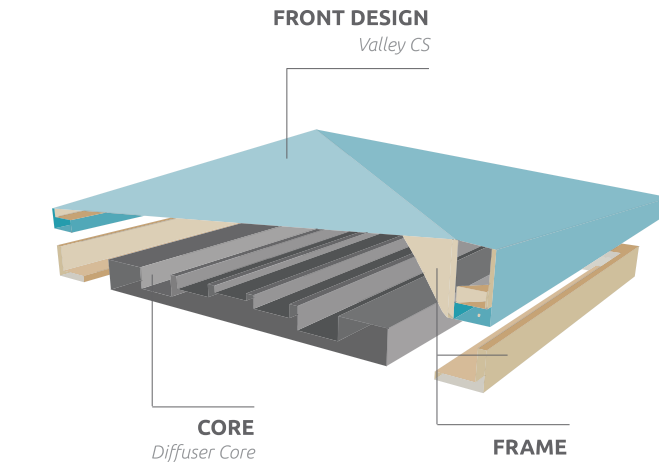

CINEMA SERIES | LINE

A modular system made with four different Core options: an Absorber, a Diffuser, a Bass Trap, and a Frame Core. The Frame Core is specifically designed to conceal speakers behind it, allowing for a seamless design across the entire wall while maintaining full acoustic treatment. All the wooden cores are fitted with various acoustic front designs that can be freely removed, swapped, or replaced.

FRONT DESIGNS & COMPATIBLE CORES

Choose the Core with the front design that best fits you.

Siena CS front design	Komodo CS front design	Eiger CS front design	Valley CS front design	Helen CS front design	Cosmos CS front design
Absorber Core	Absorber Core	Absorber Core	Absorber Core	Absorber Core	Frame Core designed to hide your speakers
Bass Trap Core	Bass Trap Core	Bass Trap Core	Diffuser Core	Diffuser Core	Bass Trap Core
		Frame Core designed to hide your speakers	Bass Trap Core	Bass Trap Core	Frame Core designed to hide your speakers

Discover more at our website

PRODUCT DIAGRAM