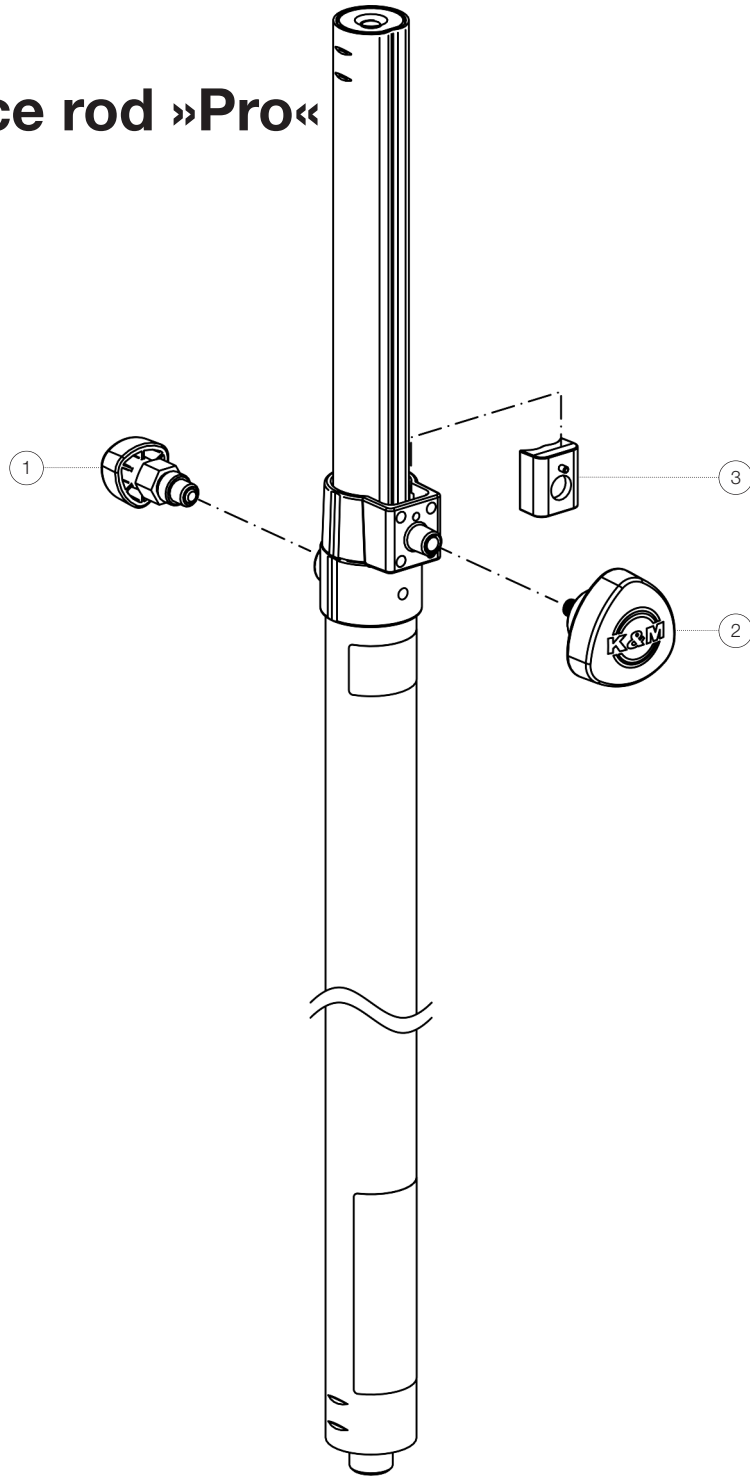

Spare parts list

24626 Distance rod »Pro«

24626-000-55 - black

*Rev 02

Position	Description	Article No.	Quantity
1	Spring-loaded bolt complete	6-21460-5-00	1
2	Clamping screw with logo M8 x 16/33 mm	01-82-763-55	1
3	Clamping element with slot R17	6-86710-1-55	1