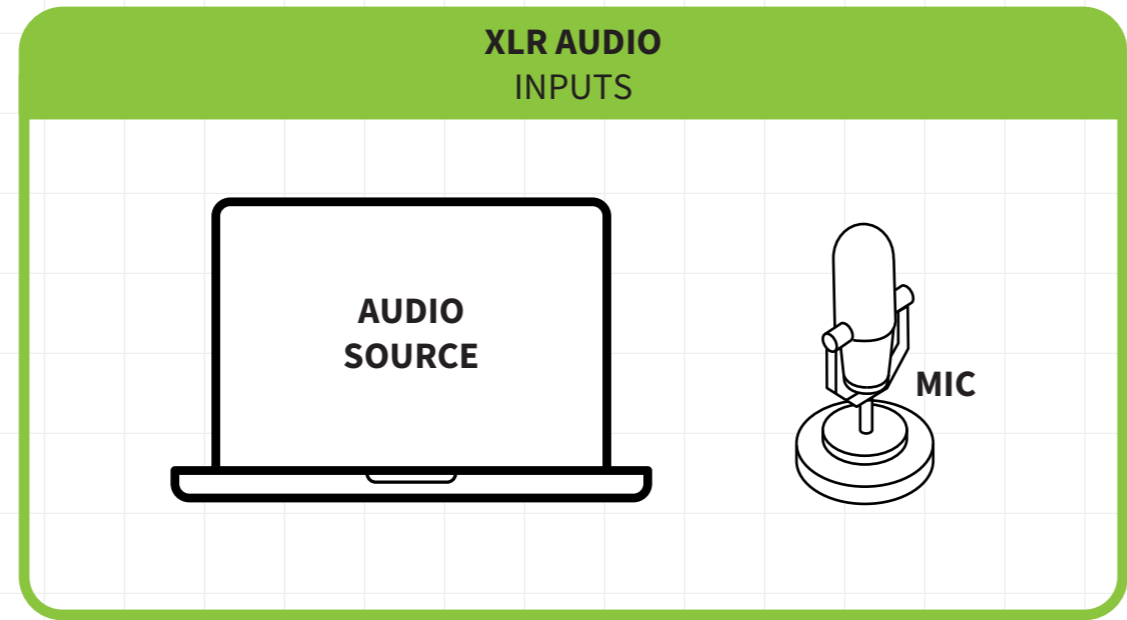

Example Schematic
DA22XLR-WP-EU

-  CAT Cable
-  XLR Audio