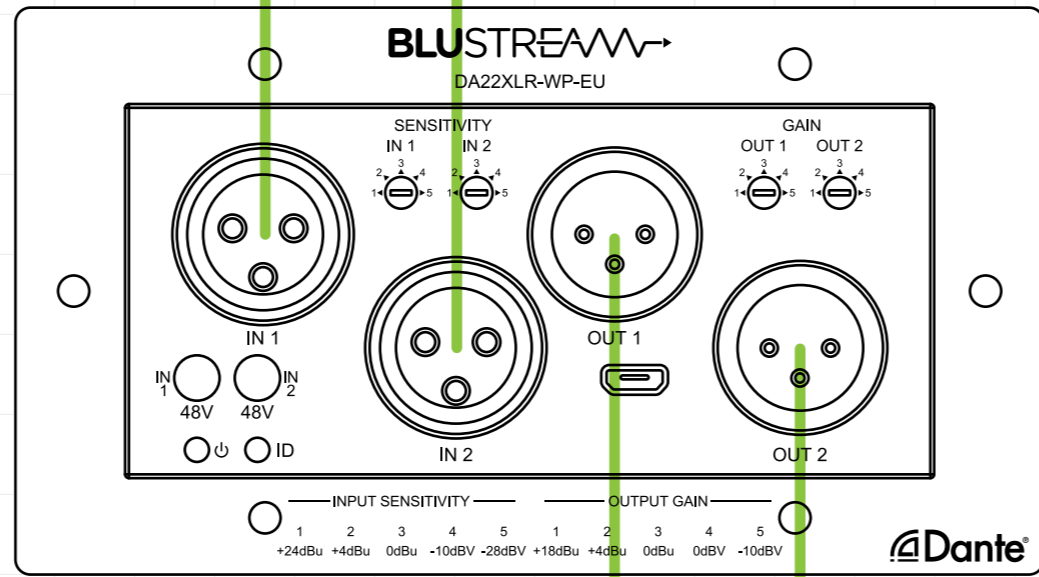

Example Schematic
DA22XLR-WP-EU

-  CAT Cable
-  XLR Audio