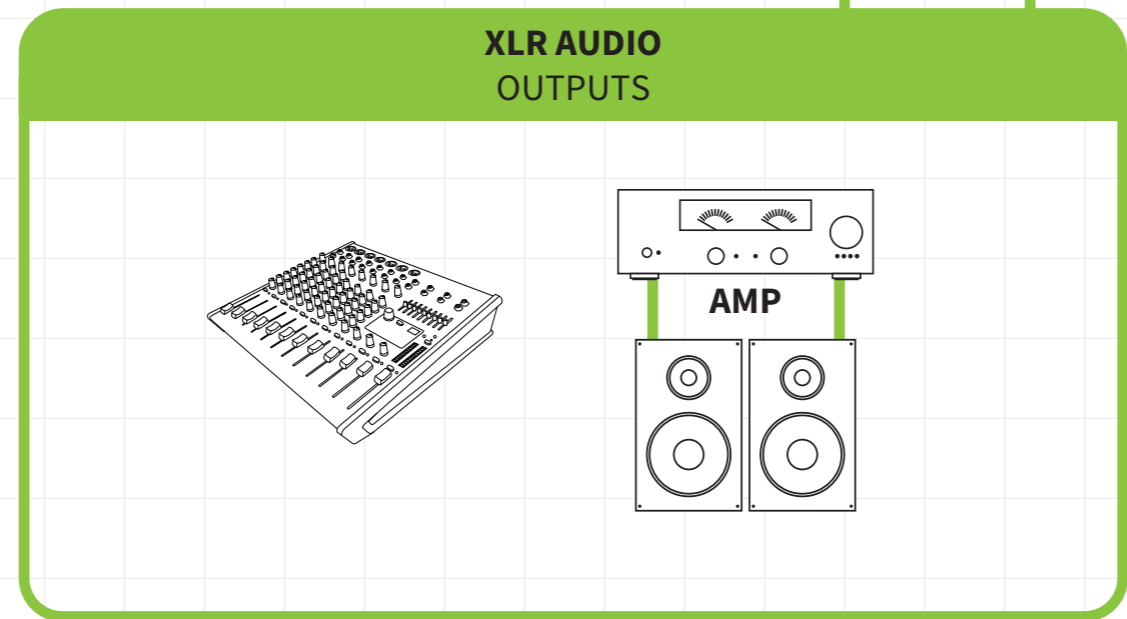

Example Schematic
DA22XLR-WP-EU

-  CAT Cable
-  XLR Audio