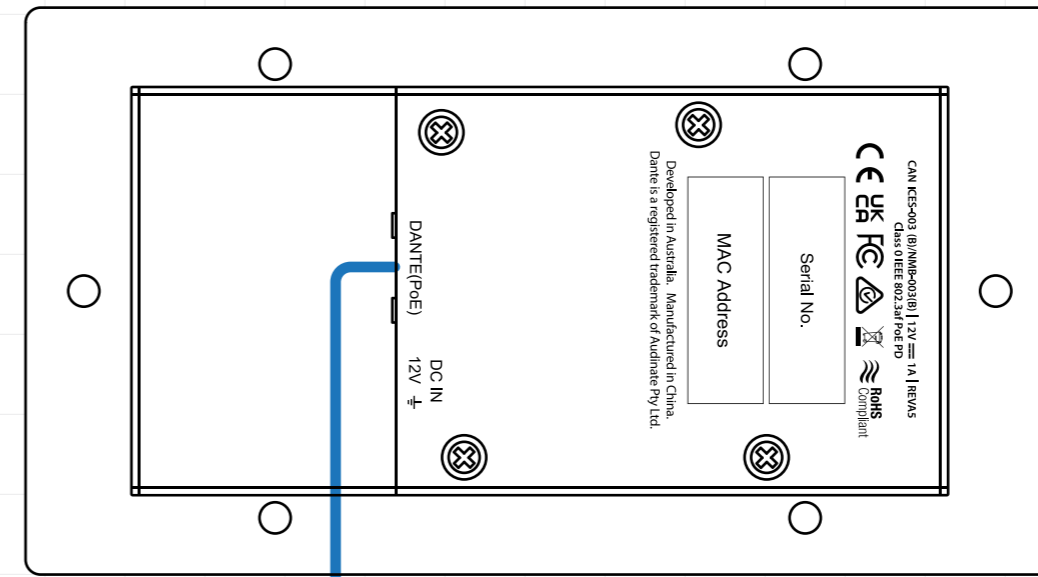

Example Schematic
DA22XLR-WP-EU

-  CAT Cable
-  XLR Audio