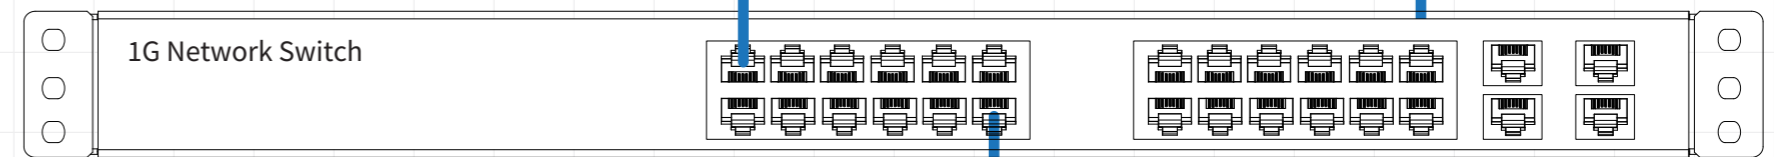

Example Schematic
DA22XLR-WP-EU

-  CAT Cable
-  XLR Audio