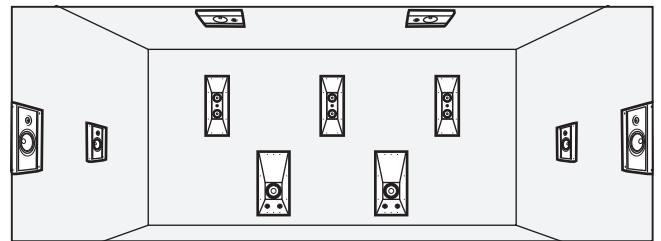

Infinite 8 & Infinite 14

Infinite 8 speakers for surround and Atmos channels, Infinite 14 for front and centre channels.