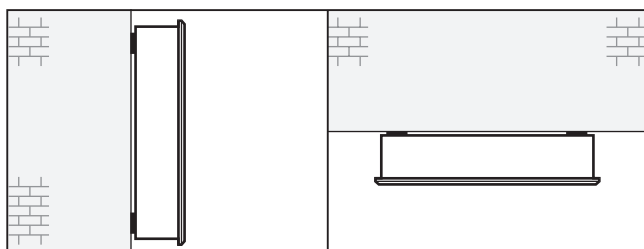

INSTALLATION

On-wall mounting

The loudspeakers are mounted on either a wall or a ceiling.

In-wall mounting

The loudspeakers are recessed in a thin material wall, such as gypsum plasterboard.

elipson
ARCHITECT

| | |
|-----------------------------------|---|
| Installation | In/on-wall In/on-ceiling |
| Finish | Satin Aluminium front panel |
| Colour | Black |
| Dimensions (without grill) | W330 x H440 x D125 mm |
| Dimensions (with grill) | W330 x H440 x D138 mm |
| Cut-out dimensions | W280 x H420 mm |
| Recessed depth | 112 mm / 100 mm (with/without brackets) |
| Weight | 10 kg |
| Packaging (unit) | Brown cardboard |
| Dimensions | L535 x W425 x H250 mm |
| Weight | 12 kg |