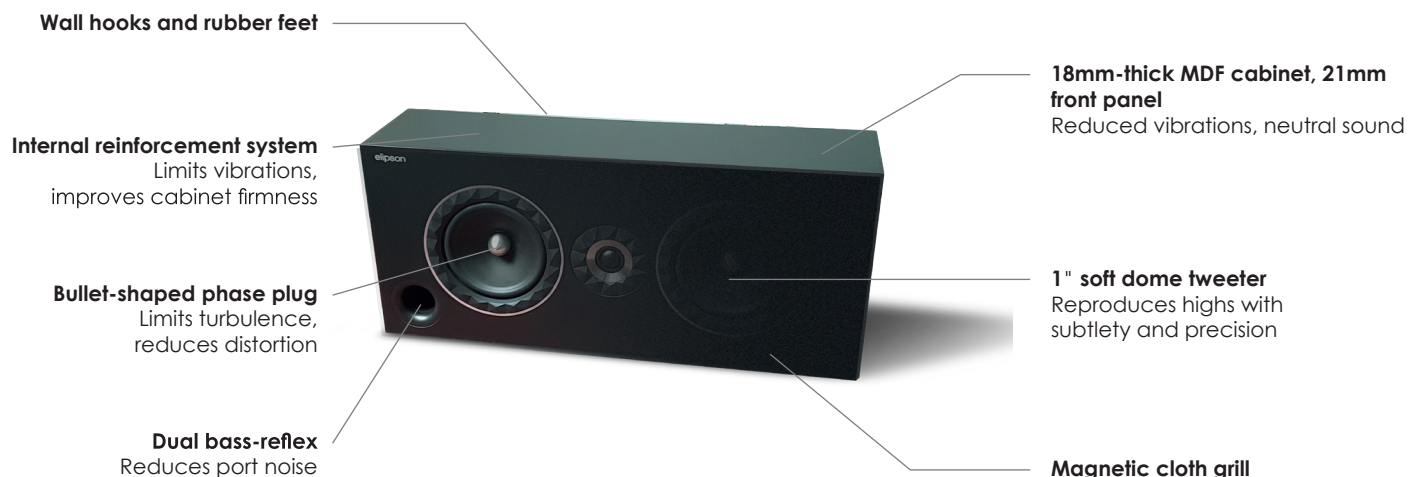

# Prestige Facet 14LCR

Front, center and surround loudspeaker

## SPECIFICATIONS

<b>Type</b>	2-way Bass-reflex speaker
<b>Power</b>	150W RMS
<b>Loudspeakers</b>	Mid-bass : 2 x 6,7" / 170 mm Tweeter : 1" / 25 mm
<b>Frequency response (<math>\pm</math> 3dB)</b>	53 Hz - 25 kHz
<b>Sensitivity</b>	93 dB/1W/1m
<b>Impedance</b>	6 Ohms
<b>Terminals</b>	Silver plated for bi-wiring or bi-amplification