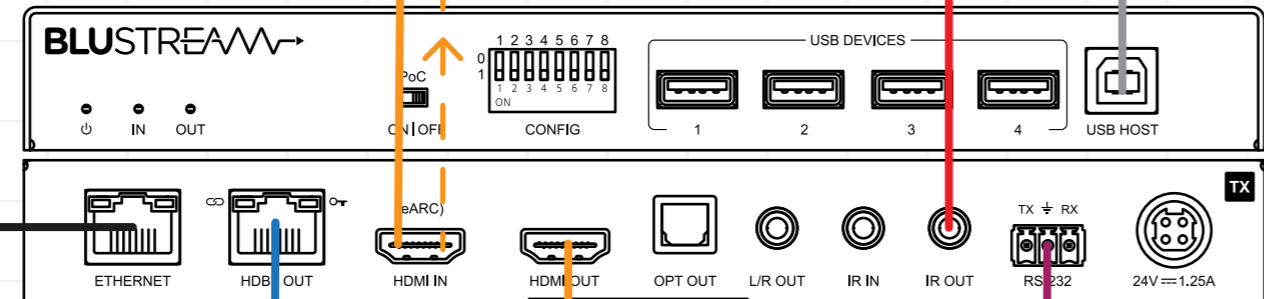

Example Schematic
HEX18GARC-KIT

Network Switch

MULTIPLE 4K SOURCES

USB DEVICES

18Gbps AVR

- Ⓐ HDMI
- Ⓑ ARC
- Ⓒ LAN
- Ⓓ USB
- Ⓔ RS-232
- Ⓕ IR
- Ⓖ PoC

- Network
- CAT6A or above
- RS232
- HDMI
- IR Cable
- USB

Control Processor

Local Display

4K DISPLAY

Up to 100m at 4K
18G Uncompressed