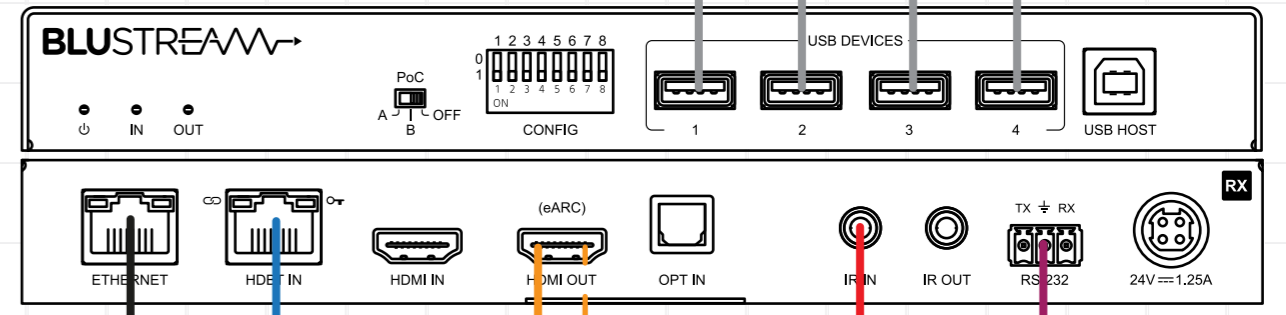

Example Schematic
HEX18GARC-KIT

Network Switch

MULTIPLE 4K SOURCES

USB DEVICES

18Gbps AVR

- Ⓐ HDMI
- Ⓑ ARC
- Ⓒ LAN
- Ⓓ USB
- Ⓔ RS-232
- Ⓕ IR
- Ⓖ PoC

- Network
- CAT6A or above
- RS232
- HDMI
- IR Cable
- USB

Control Processor

Local Display

4K DISPLAY

Up to 100m at 4K
18G Uncompressed