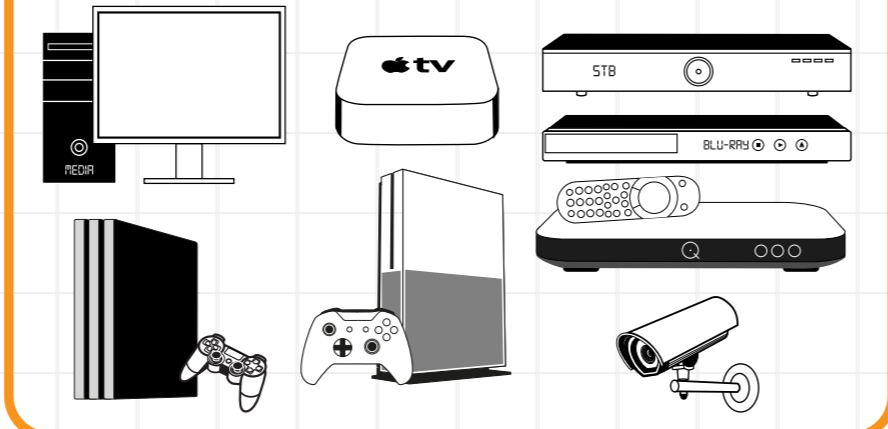

Example Schematic
HEX18GARC-KIT

Network Switch

MULTIPLE 4K SOURCES

USB DEVICES

18Gbps AVR

- Ⓐ HDMI
- Ⓑ ARC
- Ⓒ LAN
- Ⓓ USB
- Ⓔ RS-232
- Ⓕ IR
- Ⓖ PoC

- Network
- CAT6A or above
- RS232
- HDMI
- IR Cable
- USB

Control Processor

Local Display

4K DISPLAY

Up to 100m at 4K
18G Uncompressed