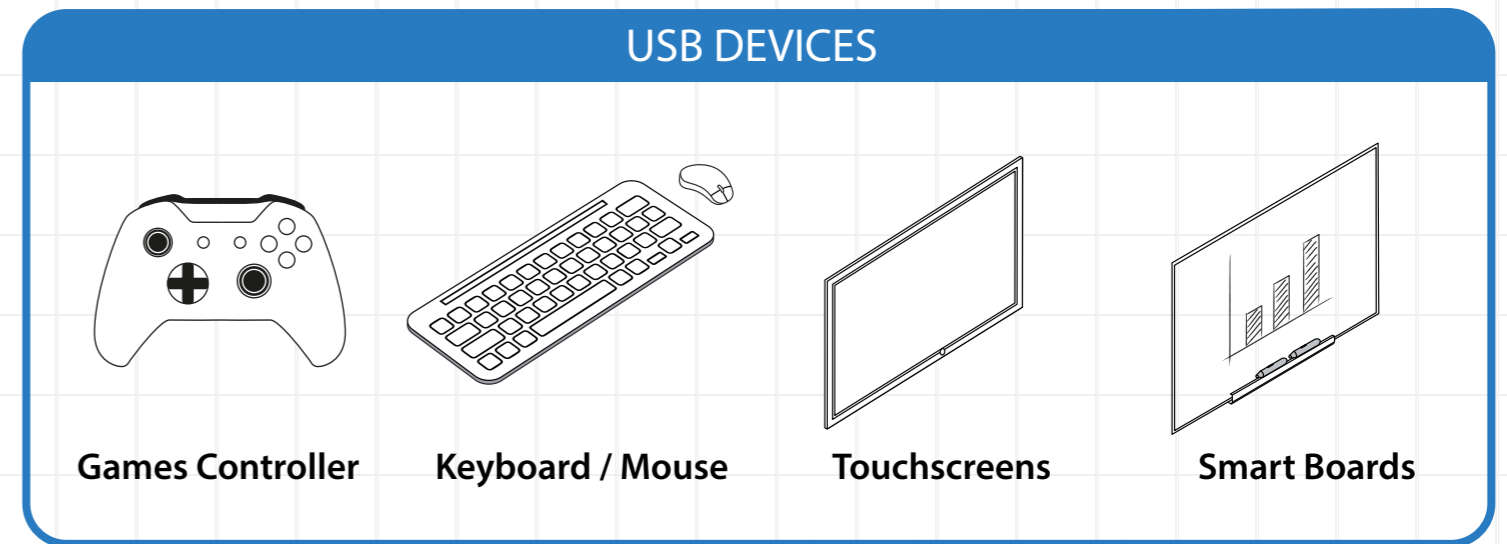

Example Schematic
HEX18GARC-KIT

Network Switch

MULTIPLE 4K SOURCES

USB DEVICES

18Gbps AVR

- Ⓐ HDMI
- Ⓑ ARC
- Ⓒ LAN
- Ⓓ USB
- Ⓔ RS-232
- Ⓕ IR
- Ⓖ PoC

- Network
- CAT6A or above
- RS232
- HDMI
- IR Cable
- USB

Control Processor

Local Display

4K DISPLAY

Up to 100m at 4K
18G Uncompressed