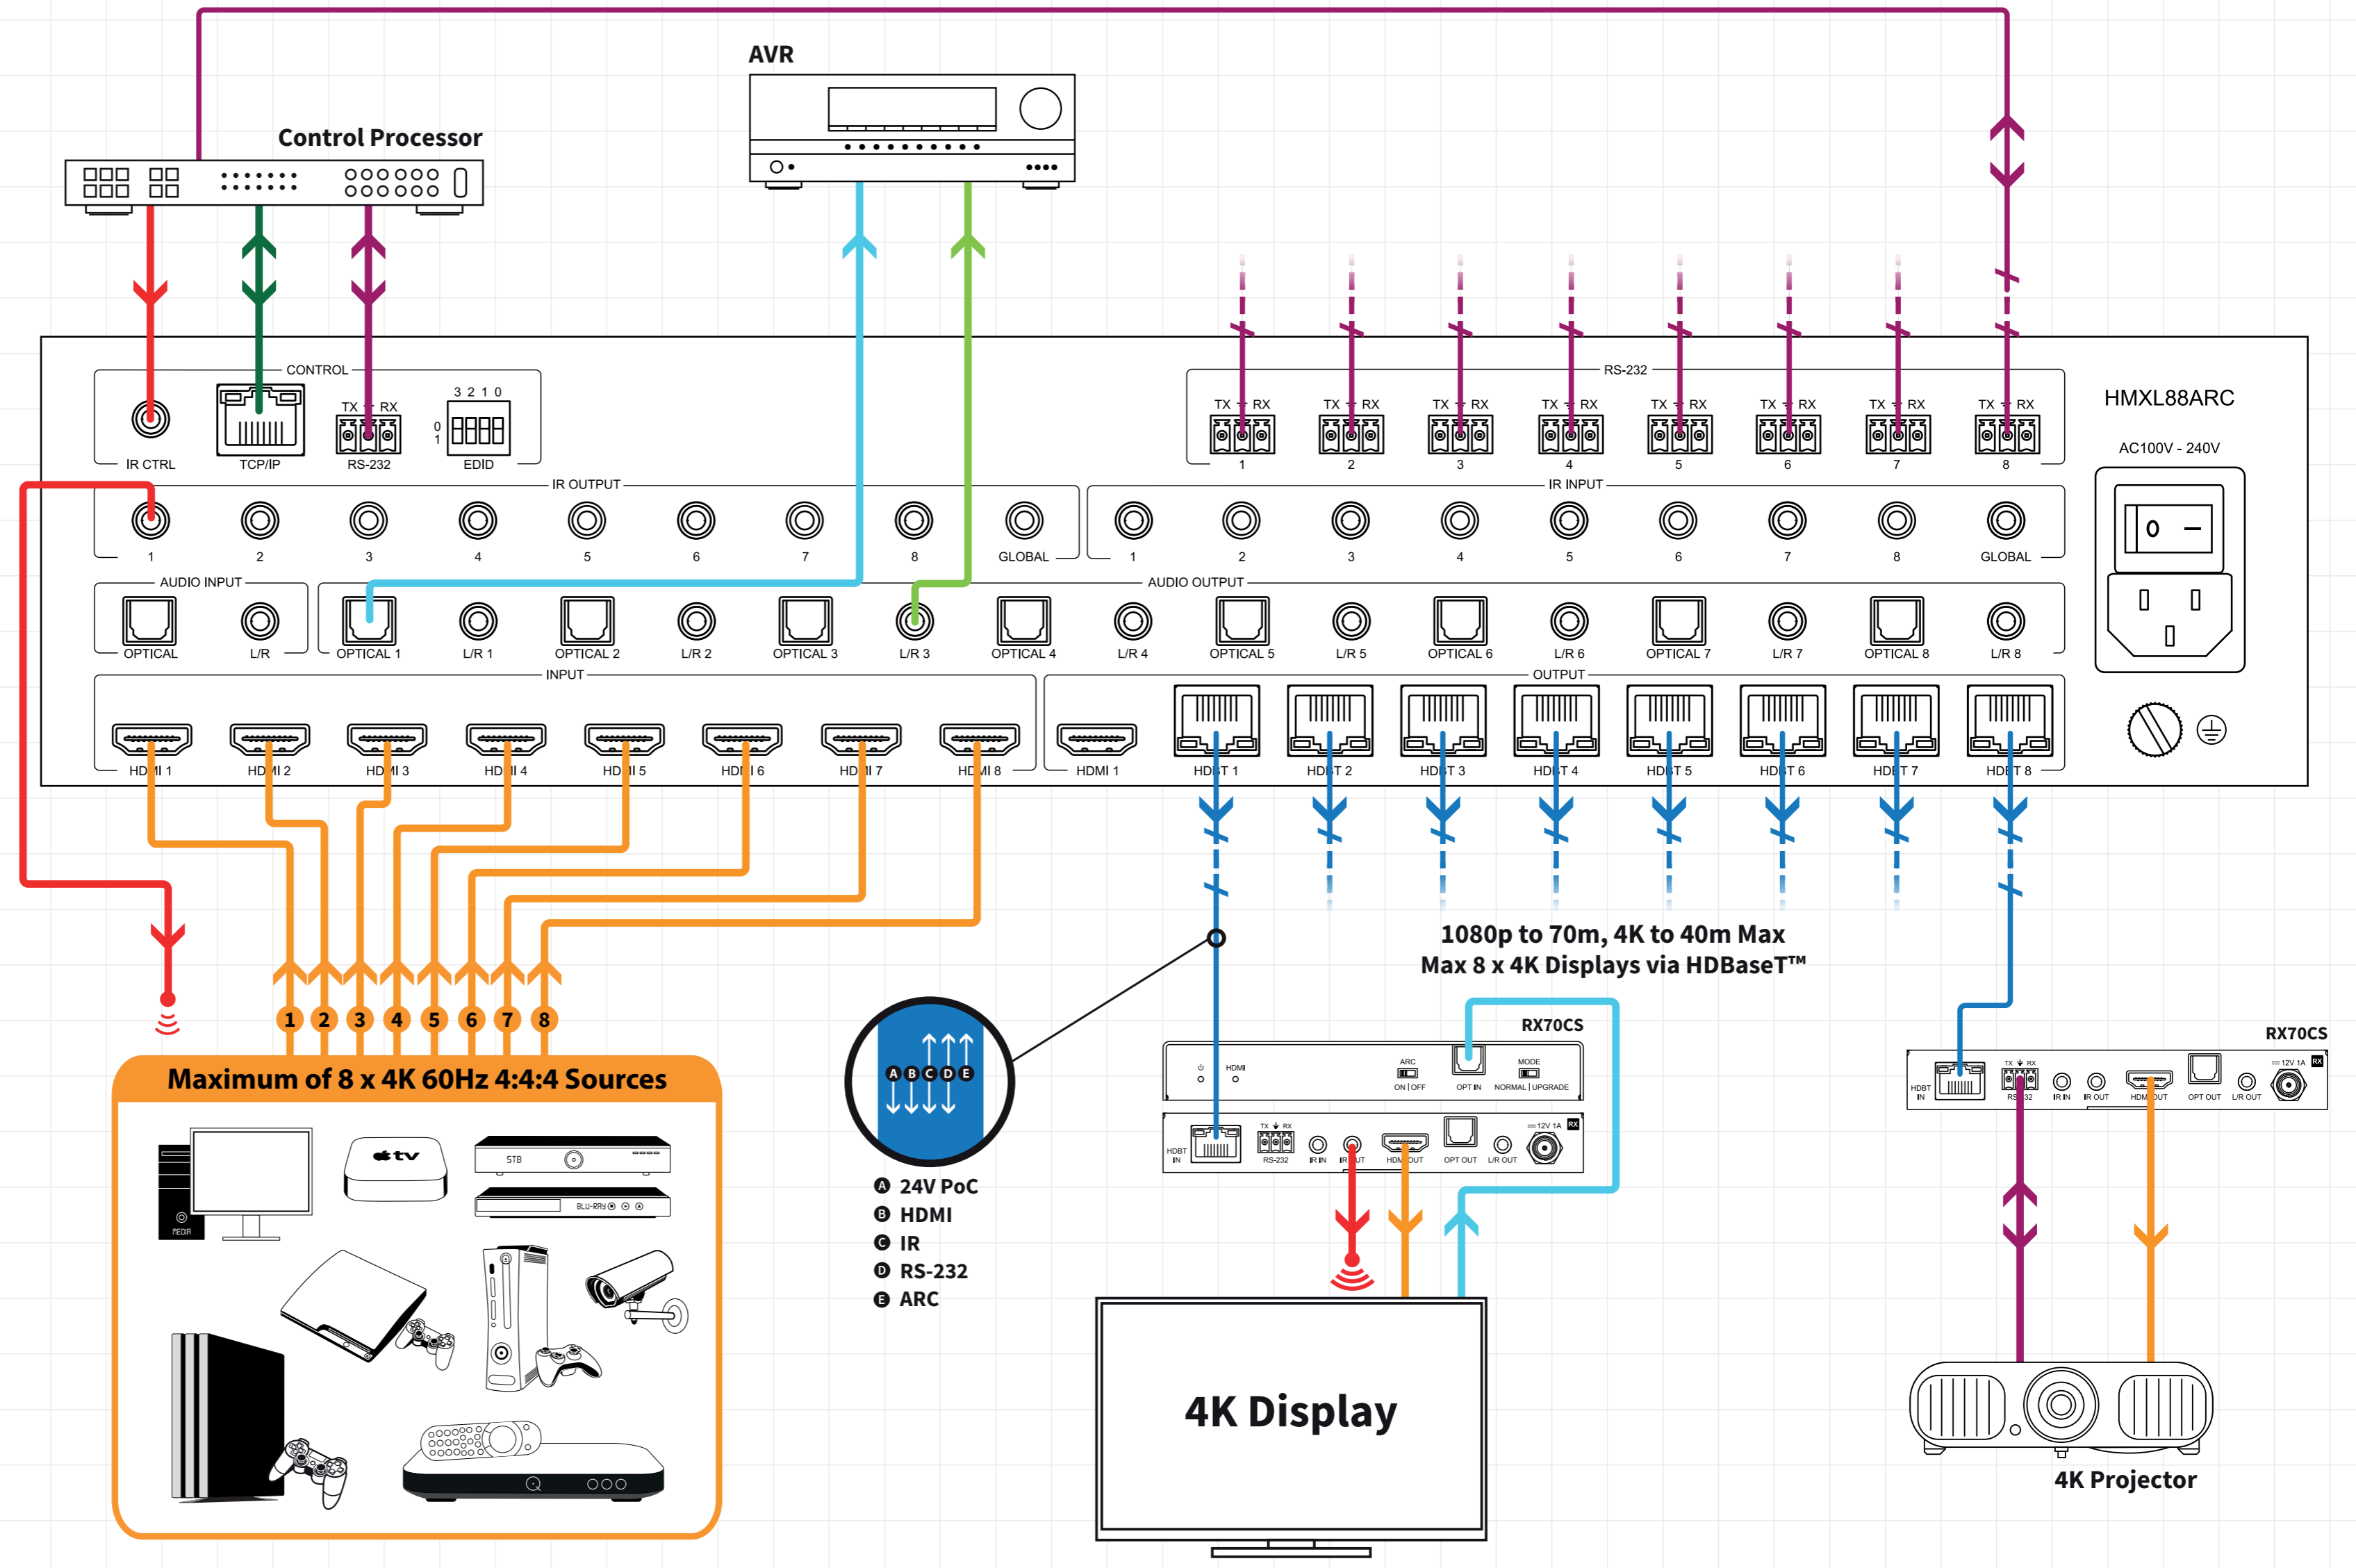

Example Schematic
HMXL88ARC

- RS-232
- HDMI
- CAT Cable
- Network Connection
- Optical Digital
- Stereo Audio
- IR

Maximum of 8 x 4K 60Hz 4:4:4 Sources

RX70CS

4K Projector

For 24V PoC, HDMI ARC and Optical Audio Return functionality, the RX70CS HDBaseT™ receiver must be used.