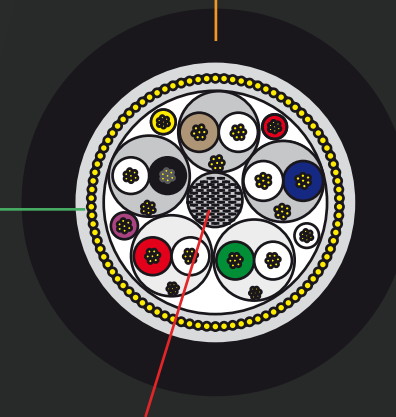

CABLE SPEC

ULTRA-FLEXIBLE PVC
SHEATH JACKET

HIGH QUALITY
CONNECTORS

High Gloss
SURROUND

STRAIN RELIEF

ALL OF THE CABLES WITHIN THE IWIREs RANGE ARE SPECIFIED TO BE SUITABLE FOR EVERYDAY USE. SHIELDING ALLOWS FOR A CLEARER, SHARPER TRANSFER OF SIGNAL AND PRECISION MOULDED ABS ENCASES THE CONNECTOR IN A DURABLE, EASY GRIP SURROUND

FLEXIBLE PVC JACKET

UP TO 4 LAYERS
OF SHIELDING

OXYGEN FREE COPPER (OFC)

*TYPICAL ELEMENTS OF IWIREs CABLES