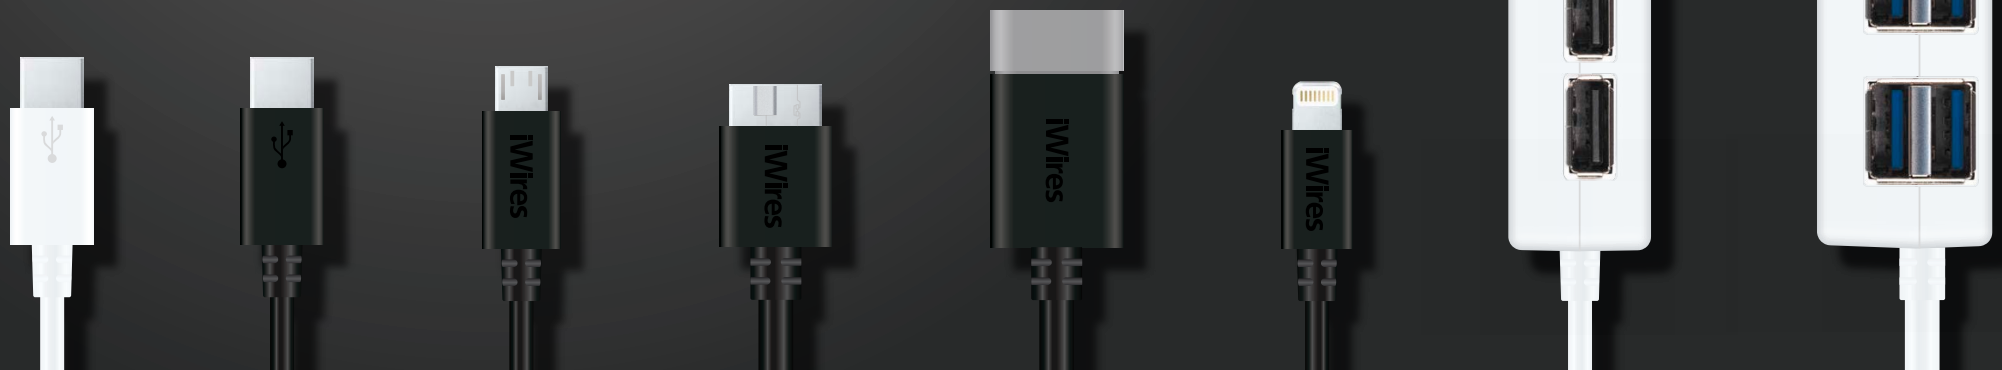

A COMPACT DUAL SIDED REVERSIBLE CONNECTOR.

WHERE?

USB-C CAN REPLACE ALMOST ALL CURRENT DATA CONNECTORS SO ITS USES ARE ENDLESS.

WHEN?

IF THERE IS A REQUIREMENT TO, TRANSFER LARGE VOLUMES OF DATA SUPER FAST (UP TO 10GBPS), CHARGE YOUR DEVICE (UP TO 100W / 3AMPS) OR VIEW 4K IMAGES AND VIDEOS.

SUPER FAST

10GBPS

WITH DATA TRANSFER SPEEDS OF UP TO 10GBPS, USB-C 3.1 IS 2X FASTER THAN USB 3.0 AND 20X FASTER THAN USB 2.0.

SUPER EASY

REVERSIBLE

TO MAKE THINGS REALLY EASY THE USB-C CONNECTOR IS REVERSIBLE SO NO MORE FIDDLING TO GET IT IN THE PORT.