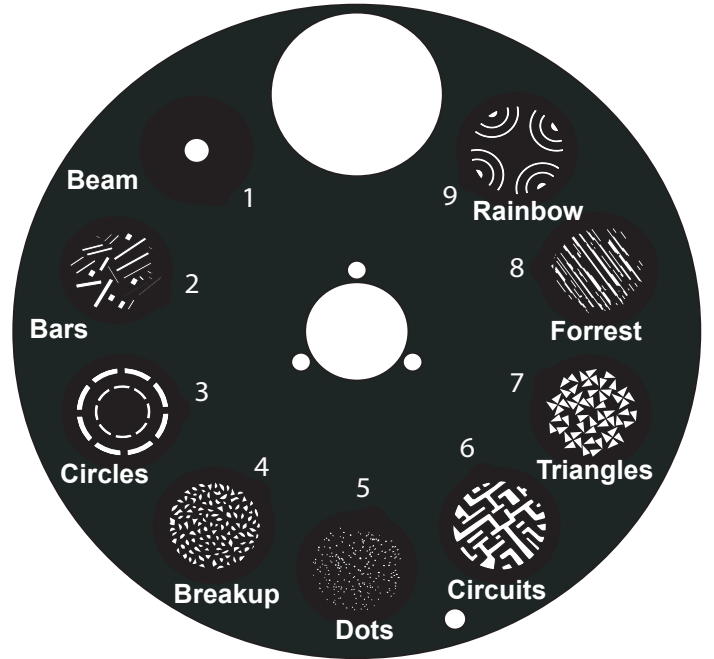

Static gobo wheel