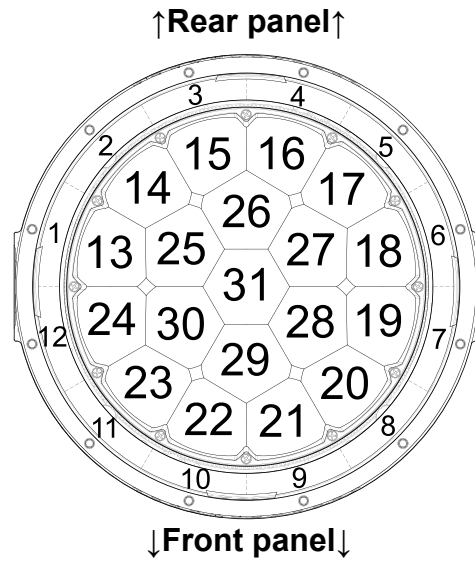

Pixel Chart

Dual Control Mode (Pixels)

Advanced (224 channels)

Channel	Function	Value	Percent/Setting
1	Red 1	000 ⇄ 255	0–100%
2	Fine red 1	000 ⇄ 255	0–100%
3	Green 1	000 ⇄ 255	0–100%
4	Fine green 1	000 ⇄ 255	0–100%
5	Blue 1	000 ⇄ 255	0–100%
6	Fine blue 1	000 ⇄ 255	0–100%
7	Red 2	000 ⇄ 255	0–100%
8	Fine red 2	000 ⇄ 255	0–100%
9	Green 2	000 ⇄ 255	0–100%
10	Fine green 2	000 ⇄ 255	0–100%
11	Blue 2	000 ⇄ 255	0–100%
12	Fine blue 2	000 ⇄ 255	0–100%
13	Red 3	000 ⇄ 255	0–100%
14	Fine red 3	000 ⇄ 255	0–100%
15	Green 3	000 ⇄ 255	0–100%
16	Fine green 3	000 ⇄ 255	0–100%
17	Blue 3	000 ⇄ 255	0–100%
18	Fine blue 3	000 ⇄ 255	0–100%
19	Red 4	000 ⇄ 255	0–100%
20	Fine red 4	000 ⇄ 255	0–100%
21	Green 4	000 ⇄ 255	0–100%
22	Fine green 4	000 ⇄ 255	0–100%
23	Blue 4	000 ⇄ 255	0–100%
24	Fine blue 4	000 ⇄ 255	0–100%
25	Red 5	000 ⇄ 255	0–100%
26	Fine red 5	000 ⇄ 255	0–100%
27	Green 5	000 ⇄ 255	0–100%
28	Fine green 5	000 ⇄ 255	0–100%
29	Blue 5	000 ⇄ 255	0–100%
30	Fine blue 5	000 ⇄ 255	0–100%
31	Red 6	000 ⇄ 255	0–100%
32	Fine red 6	000 ⇄ 255	0–100%