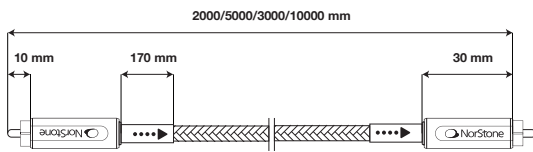

ARRAN RCA SUB

DIMENSIONS

CHARACTERISTIC(S)

Subwoofer

DESCRIPTION

NorStone Jura RCA Sub cable has been designed to efficiently transmit infra-bass from the amplifier to the subwoofer.

DESIGN

Body Connector : *Aluminium*
Finish : *Mat Black*
Connector : *24K Gold Plated*

SHEATH

Insulation technology : *Triple shield protection*
Structure : *99.999% OFC TC copper*
Impedance - coaxial cable : *75Ω*
Finish : *Black braided sheath*

CONDITIONING

Quantity / box : *1*
Type : *Aluminum Box*
Dimensions (W x H x P) ≤ 2m : *170 x 170 x 50mm*
Dimensions (W x H x P) > 2m : *170 x 170 x 105mm*

CABLES LENGTHS

2m(x1)..	3700795183144
(x10)..	3700795183182
		NORARRSUB200
3m(x1)..	3700795183151
(x10)..	3700795183199
		NORARRSUB300
5m(x1)..	3700795183168
(x10)..	3700795183205
		NORARRSUB500
10m(x1)..	3700795183175
(x10)..	3700795183212
		NORARRSUB1000