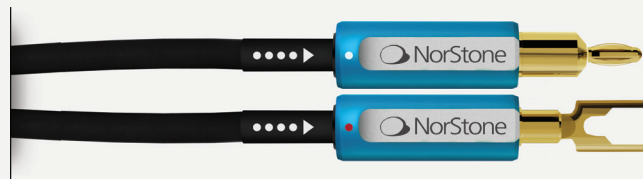

# SKYE MOUNTED CABLES

## DESCRIPTION

The NorStone Skye mounted cables have been designed to fully enjoyed the high definition sound of new speakers and amplifiers compatible with.

## DESIGN

Body Connector : *Aluminium*

Finish : *Mat Blue*

Connector : *24k gold plated*

## SHEATH

Insulation technology : *4 twisted insulated conductors*

Structure : *99.999% OFC TC copper*

Finish : *Black/blue braided sheath*