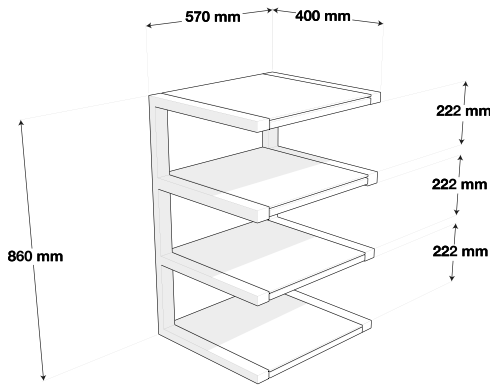

ESSE HIFI

BLACK / RED

DIMENSIONS

DESCRIPTION

The plain and refined design of the Esse Hifi makes it a functional and elegant piece of furniture ready to house your AV equipment with style. The top shelf also welcomes any turntable or flat screens up to 32 inches.

DESIGN

Structure : Satin black powder coated steel
Shelves : Black or red tempered glass

MAXIMUM LOAD

Upper shelf : 20 kg
Internal shelves : 20 kg
Lower shelves : 40 kg

USABLE DIMENSION

External dimensions (W x H x D) : 570 x 860 x 400mm
Shelves (W x D) : 570 x 400 mm
Height between shelves : 222 mm

MAX LOAD

PACKAGING

Delivered disassembled with screws kit, mounting instructions and tools
Quantity / box : 1
Type : Brown carton
Dimensions (W x H x D) : 905 x 490 x 160 mm
Gross weight : 26.1kg
Net weight : 23.3 kg