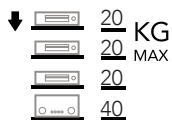

ESSE HIFI

BLACK / RED

DIMENSIONS

DESCRIPTION

The plain and refined design of the Esse Hifi makes it a functional and elegant piece of furniture ready to house your AV equipment with style. The top shelf also welcomes any turntable or flat screens up to 32 inches.

DESIGN

Structure : Satin black powder coated steel
Shelves : Black or red tempered glass

MAXIMUM LOAD

Upper shelf : 20 kg
Internal shelves : 20 kg
Lower shelves : 40 kg

USABLE DIMENSION

External dimensions (W x H x D) : 570 x 860 x 400mm
Shelves (W x D) : 570 x 400 mm
Height between shelves : 222 mm

MAX LOAD

PACKAGING

Delivered disassembled with screws kit, mounting instructions and tools
Quantity / box : 1
Type : Brown carton
Dimensions (W x H x D) : 905 x 490 x 160 mm
Gross weight : 26.1kg
Net weight : 23.3 kg