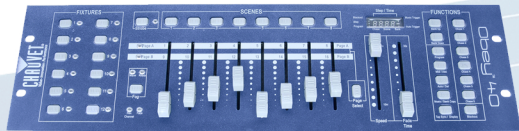

Obeey™ 40

FEATURES

- Universal DMX-512 controller
- Controls up to 12 intelligent lights of up to 16 channels each
- 30 banks of 8 scenes, 240 scenes max
- 192 DMX channels of control
- 6 sets of chases containing 240 scenes
- Program fade and speed time into each step
- Reversible sliders
- Re-assignable channels
- Sequential linking of chases
- Fog & strobe control buttons
- Grab any fixture on the fly
- Beat activation, tap-sync and auto run
- DMX Polarity selector
- 3-space (3U) rack mount
- MIDI compatible

SPECIFICATIONS

- Power: 12VDC 500mA (external power supply: 100-240VAC 50/60Hz)
- Weight: 6lbs (2.7kg)
- Size: 20.25in x 3.5in x 6.75in
514mm x 89mm x 171mm