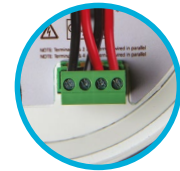

Handy euroblock connector
Handy euroblock connector with permanent pass-through allows for a quick install and easy daisy chaining of multiple loudspeakers.