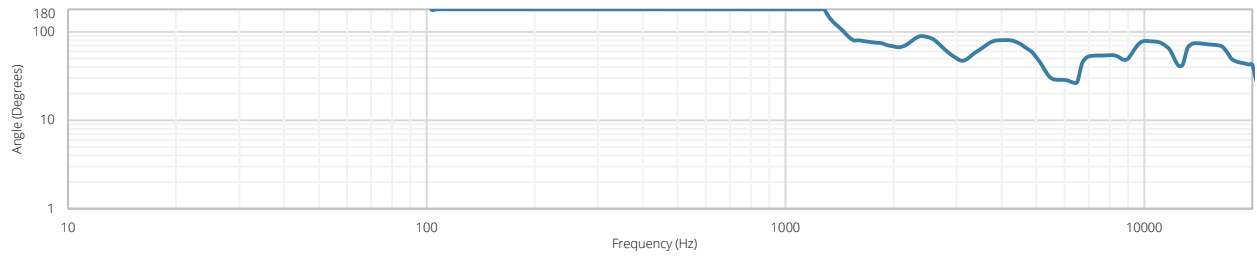

Product Features:

Cut-out measurement	200 mm (Ø)
Weight	1.45 kg (CIRA724) 1.35 kg (CIRA730D)
Operating temperature	-20 °C ~ 60 °C
Construction	ABS
Front finish	TwistFix™ borderless finely perforated steel grill
Built-in depth	78 mm (CIRA724) 75 mm (CIRA730D)
Mounting	QuickFit™ mounting system Fixture point for safety cable
Colours	White (RAL9003) (CIRA724/W& CIRA730D/W)
Dimensions	224 mm (Ø)

Variants:

- CIRA724I/W - White version, 8Ω & 100V (RAL9016)
- CIRA730DI/W - White version, 16 Ω (RAL9016)

Acoustical data graphs:

Polars:

Sensitivity:

Beamwidth (-3dB):

Directivity index:

<p>CIRA724</p>	<p>Product description: QUICK-FIT 2-WAY 6.5" CEILING SPEAKER WITH TWIST-FIX GRILL 24W/100V & 8 OHM</p>	<p>Unit height: N/A</p>
<p>Weight: TBA</p>	<p>Outer dimensions: (w x h x d) $\varnothing 224 \times 81,3$</p>	

	
CIRA730D	Product description: QUICK-FIT 2-WAY 6.5" CEILING SPEAKER WITH TWIST-FIX GRILL 30W/16 OHM
Weight:	
TBA	Outer dimensions: <small>(w x h x d)</small> Ø224 x 78,4
	Unit height: N/A