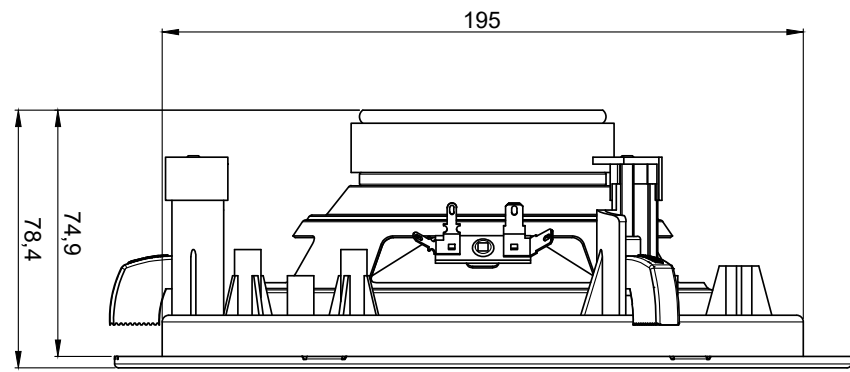

Product Features:

Cut-out measurement	200 mm (Ø)
Weight	1.45 kg (CIRA724) 1.35 kg (CIRA730D)
Operating temperature	-20 °C ~ 60 °C
Construction	ABS
Front finish	TwistFix™ borderless finely perforated steel grill
Built-in depth	78 mm (CIRA724) 75 mm (CIRA730D)
Mounting	QuickFit™ mounting system Fixture point for safety cable
Colours	White (RAL9003) (CIRA724/W& CIRA730D/W)
Dimensions	224 mm (Ø)

Variants:

- CIRA724I/W - White version, 8Ω & 100V (RAL9016)
- CIRA730DI/W - White version, 16 Ω (RAL9016)

Acoustical data graphs:

Polars:

Sensitivity:

Beamwidth (-3dB):

Directivity index:

<p>CIRA724</p>	<p>Product description: QUICK-FIT 2-WAY 6.5" CEILING SPEAKER WITH TWIST-FIX GRILL 24W/100V & 8 OHM</p>	<p>Unit height: N/A</p>
<p>Weight: TBA</p>	<p>Outer dimensions: (w x h x d) $\varnothing 224 \times 81,3$</p>	

	
CIRA730D	Product description: QUICK-FIT 2-WAY 6.5" CEILING SPEAKER WITH TWIST-FIX GRILL 30W/16 OHM
Weight:	
TBA	Outer dimensions: <small>(w x h x d)</small> Ø224 x 78,4
	Unit height: N/A