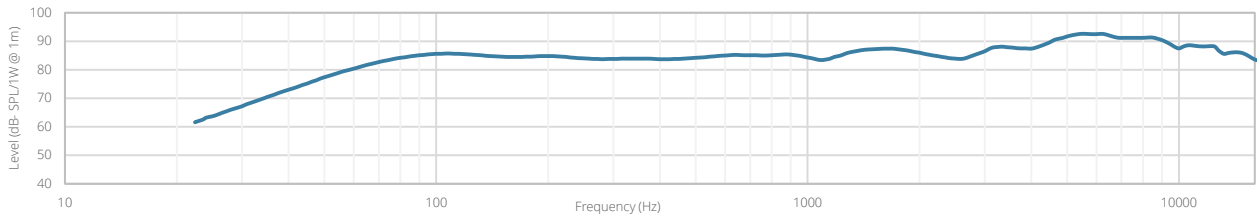

Product Features:

Cut-out measurement	200 mm (Ø)
Weight	1.45 kg (CIRA724) 1.35 kg (CIRA730D)
Operating temperature	-20 °C ~ 60 °C
Construction	ABS
Front finish	TwistFix™ borderless finely perforated steel grill
Built-in depth	78 mm (CIRA724) 75 mm (CIRA730D)
Mounting	QuickFit™ mounting system Fixture point for safety cable
Colours	White (RAL9003) (CIRA724/W& CIRA730D/W)
Dimensions	224 mm (Ø)

Variants:

- CIRA724I/W - White version, 8Ω & 100V (RAL9016)
- CIRA730DI/W - White version, 16 Ω (RAL9016)

Acoustical data graphs:

Polars:

Sensitivity:

Beamwidth (-3dB):

Directivity index:

<p>CIRA724</p>	<p>Product description: QUICK-FIT 2-WAY 6.5" CEILING SPEAKER WITH TWIST-FIX GRILL 24W/100V & 8 OHM</p>	<p>Unit height: N/A</p>
<p>Weight: TBA</p>	<p>Outer dimensions: (w x h x d) $\varnothing 224 \times 81,3$</p>	

	
CIRA730D	Product description: QUICK-FIT 2-WAY 6.5" CEILING SPEAKER WITH TWIST-FIX GRILL 30W/16 OHM
Weight:	
TBA	Outer dimensions: <small>(w x h x d)</small> Ø224 x 78,4
	Unit height: N/A