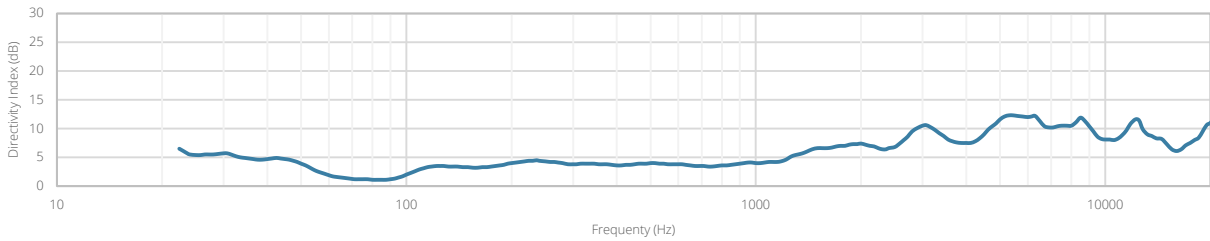

Product Features:

Cut-out measurement	200 mm (Ø)
Weight	1.45 kg (CIRA724) 1.35 kg (CIRA730D)
Operating temperature	-20 °C ~ 60 °C
Construction	ABS
Front finish	TwistFix™ borderless finely perforated steel grill
Built-in depth	78 mm (CIRA724) 75 mm (CIRA730D)
Mounting	QuickFit™ mounting system Fixture point for safety cable
Colours	White (RAL9003) (CIRA724/W& CIRA730D/W)
Dimensions	224 mm (Ø)

Variants:

- CIRA724I/W - White version, 8Ω & 100V (RAL9016)
- CIRA730DI/W - White version, 16 Ω (RAL9016)

Acoustical data graphs:

Polars:

Sensitivity:

Beamwidth (-3dB):

Directivity index:

<p>CIRA724</p>	<p>Product description: QUICK-FIT 2-WAY 6.5" CEILING SPEAKER WITH TWIST-FIX GRILL 24W/100V & 8 OHM</p>	<p>Unit height: N/A</p>
<p>Weight: TBA</p>	<p>Outer dimensions: (w x h x d) $\varnothing 224 \times 81,3$</p>	

	
CIRA730D	Product description: QUICK-FIT 2-WAY 6.5" CEILING SPEAKER WITH TWIST-FIX GRILL 30W/16 OHM
Weight:	
TBA	Outer dimensions: <small>(w x h x d)</small> Ø224 x 78,4
	Unit height: N/A