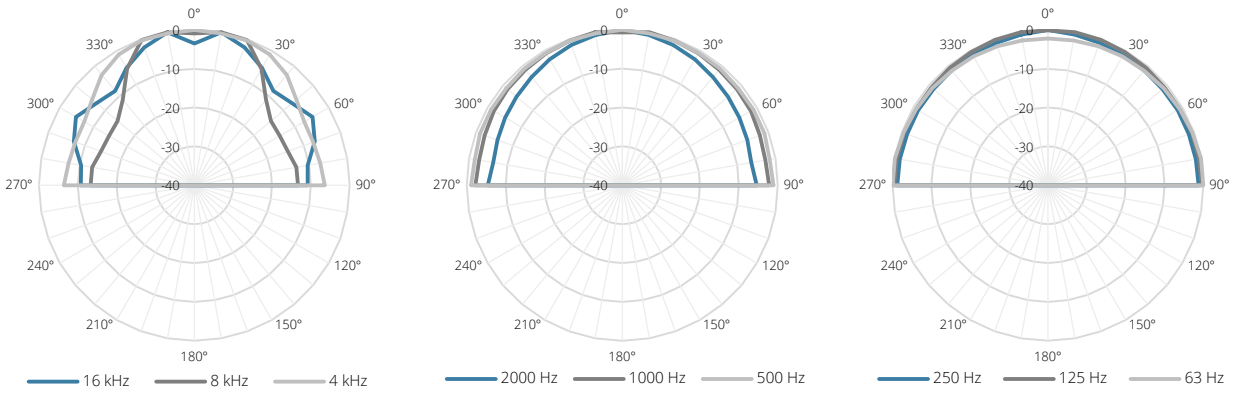

Product Features:

Cut-out measurement	200 mm (Ø)
Weight	1.45 kg (CIRA724) 1.35 kg (CIRA730D)
Operating temperature	-20 °C ~ 60 °C
Construction	ABS
Front finish	TwistFix™ borderless finely perforated steel grill
Built-in depth	78 mm (CIRA724) 75 mm (CIRA730D)
Mounting	QuickFit™ mounting system Fixture point for safety cable
Colours	White (RAL9003) (CIRA724/W& CIRA730D/W)
Dimensions	224 mm (Ø)

Variants:

- CIRA724I/W - White version, 8Ω & 100V (RAL9016)
- CIRA730DI/W - White version, 16 Ω (RAL9016)

Acoustical data graphs:

Polars:

Sensitivity:

Beamwidth (-3dB):

Directivity index:

<p>CIRA724</p>	<p>Product description: QUICK-FIT 2-WAY 6.5" CEILING SPEAKER WITH TWIST-FIX GRILL 24W/100V & 8 OHM</p>	<p>Unit height: N/A</p>
<p>Weight: TBA</p>	<p>Outer dimensions: (w x h x d) $\varnothing 224 \times 81,3$</p>	

	
CIRA730D	Product description: QUICK-FIT 2-WAY 6.5" CEILING SPEAKER WITH TWIST-FIX GRILL 30W/16 OHM
Weight:	
TBA	Outer dimensions: <small>(w x h x d)</small> Ø224 x 78,4
	Unit height: N/A