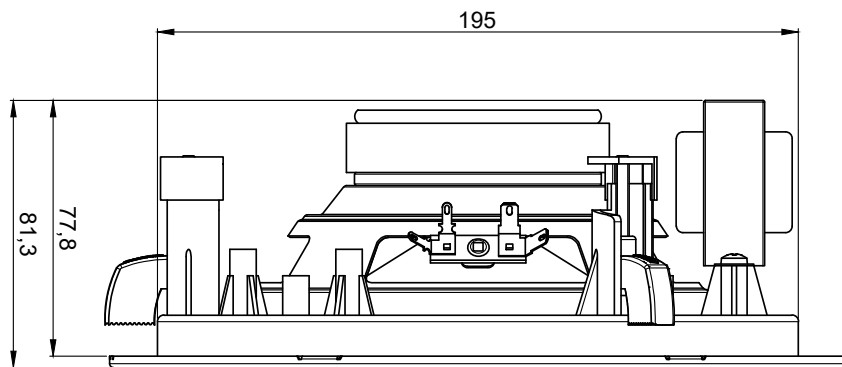

Product Features:

Cut-out measurement	200 mm (Ø)
Weight	1.45 kg (CIRA724) 1.35 kg (CIRA730D)
Operating temperature	-20 °C ~ 60 °C
Construction	ABS
Front finish	TwistFix™ borderless finely perforated steel grill
Built-in depth	78 mm (CIRA724) 75 mm (CIRA730D)
Mounting	QuickFit™ mounting system Fixture point for safety cable
Colours	White (RAL9003) (CIRA724/W& CIRA730D/W)
Dimensions	224 mm (Ø)

Variants:

- CIRA724I/W - White version, 8Ω & 100V (RAL9016)
- CIRA730DI/W - White version, 16 Ω (RAL9016)

Acoustical data graphs:

Polars:

Sensitivity:

Beamwidth (-3dB):

Directivity index:

<p>CIRA724</p>	<p>Product description: QUICK-FIT 2-WAY 6.5" CEILING SPEAKER WITH TWIST-FIX GRILL 24W/100V & 8 OHM</p>	<p>Unit height: N/A</p>
<p>Weight: TBA</p>	<p>Outer dimensions: (w x h x d) $\varnothing 224 \times 81,3$</p>	

	
CIRA730D	Product description: QUICK-FIT 2-WAY 6.5" CEILING SPEAKER WITH TWIST-FIX GRILL 30W/16 OHM
Weight:	
TBA	Outer dimensions: <small>(w x h x d)</small> Ø224 x 78,4
	Unit height: N/A