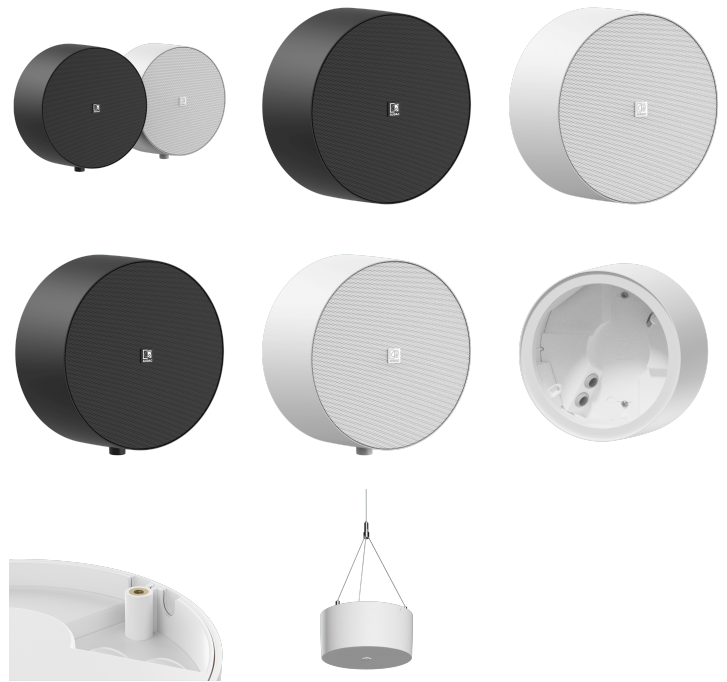

NELO706

Surface mount speaker

Product information:

The NELO706 surface-mount loudspeakers allow installation to any wall or ceiling where functional and cost-efficient reproduction for music & speech is required. It features a 6.5" broadband loudspeaker with a continuous power handling of 10 Watt (RMS) and is fitted with a line transformer for use in 70V/100V public address systems with power tapings for 6W and 3W. The housing is minimalistic and elegant designed with a very narrow border and a finely perforated steel grill on the front. Connections are made through SnapConnect™ terminals, offering a faster, more reliable and safer choice for fixed installations. The NELO706 are available in various models with (NELO706V) and without (NELO706) individual volume controller on its side while being available in two different colors (Black /B & White /W) to blend in with any residential, commercial or industrial environment.

Please note: given specifications are preliminary and subject to change.

Applications:

- Retail
- Hotels
- Public facilities
- Corporate spaces

CSK100 - Optional suspension kit

Voltage: