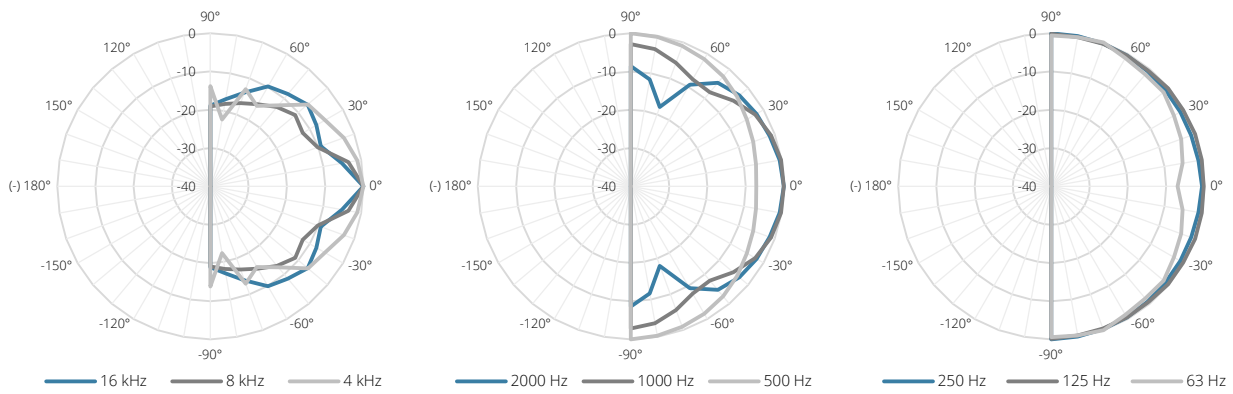

Variants:

- NELO706/B - Black version without volume controller
- NELO706/W - White version without volume controller
- NELO706V/B - Black version with volume controller
- NELO706V/W - White version with volume controller

Acoustical data graphs:

Horizontal Polars:

Vertical Polars:

Sensitivity:

Beamwidth (-3dB):

Directivity index:

NELO706V		Product description: SURFACE MOUNT 6.5" SPEAKER 6W WITH VOLUME CONTROL
Weight:	TBA	
Outer dimensions: (w x h x d)	206,2 x 213,4 x 95,1	Unit height: N/A