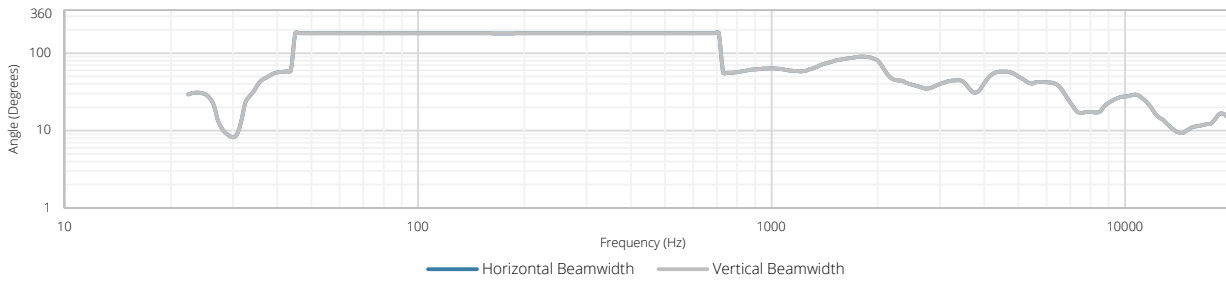

Acoustical data graphs:

Horizontal Polars:

Vertical Polars:

Sensitivity:

Beamwidth (-3dB):

Directivity index:

NELO706V		Product description: SURFACE MOUNT 6.5" SPEAKER 6W WITH VOLUME CONTROL
Weight:	TBA	
Outer dimensions: (w x h x d)	206,2 x 213,4 x 95,1	Unit height: N/A