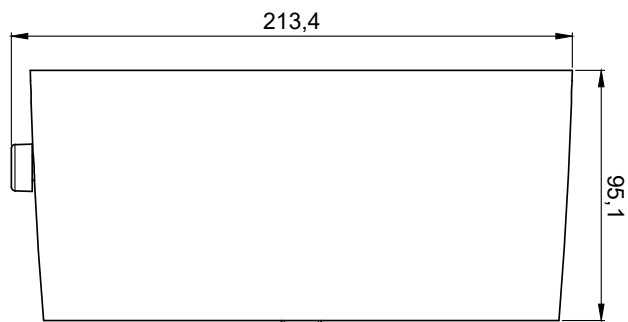

Acoustical data graphs:

Horizontal Polars:

Vertical Polars:

Sensitivity:

Beamwidth (-3dB):

Directivity index:

NELO706V		Product description: SURFACE MOUNT 6.5" SPEAKER 6W WITH VOLUME CONTROL
Weight:	TBA	
Outer dimensions: (w x h x d)	206,2 x 213,4 x 95,1	Unit height: N/A