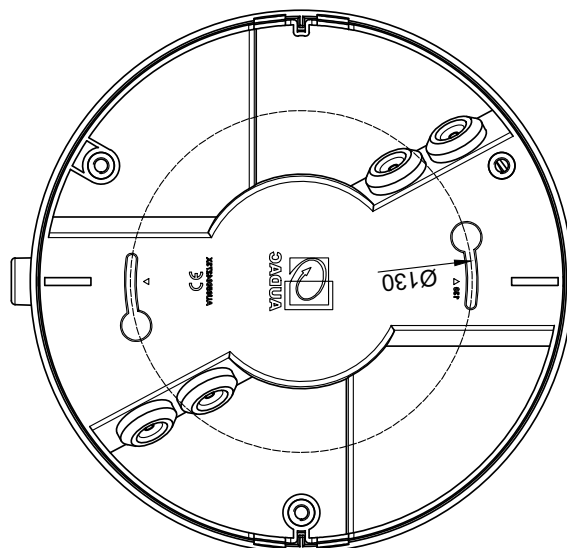

Product Features:

Colours	Black & White
Front finish	Steel grill
Construction	ABS
Mounting	Wall/Ceiling mounting (two screw holes) CSK100 ceiling suspension kit (optional)
Colours	White (RAL9003) (NELO706/W) Black (RAL9005) (NELO706/B)
Dimensions	206.5 x 95 mm (\emptyset x D)
Operating temperature	-25 °C ~ 70 °C

Acoustical data graphs:

Horizontal Polars:

Vertical Polars:

Sensitivity:

Beamwidth (-3dB):

Directivity index:

NELO706V		Product description: SURFACE MOUNT 6.5" SPEAKER 6W WITH VOLUME CONTROL
Weight:	TBA	
Outer dimensions: (w x h x d)	206,2 x 213,4 x 95,1	Unit height: N/A