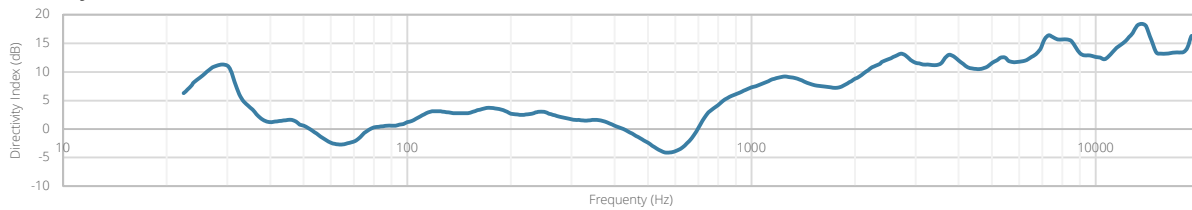

Acoustical data graphs:

Horizontal Polars:

Vertical Polars:

Sensitivity:

Beamwidth (-3dB):

Directivity index:

NELO706V		Product description: SURFACE MOUNT 6.5" SPEAKER 6W WITH VOLUME CONTROL
Weight:	TBA	
Outer dimensions: (w x h x d)	206,2 x 213,4 x 95,1	Unit height: N/A