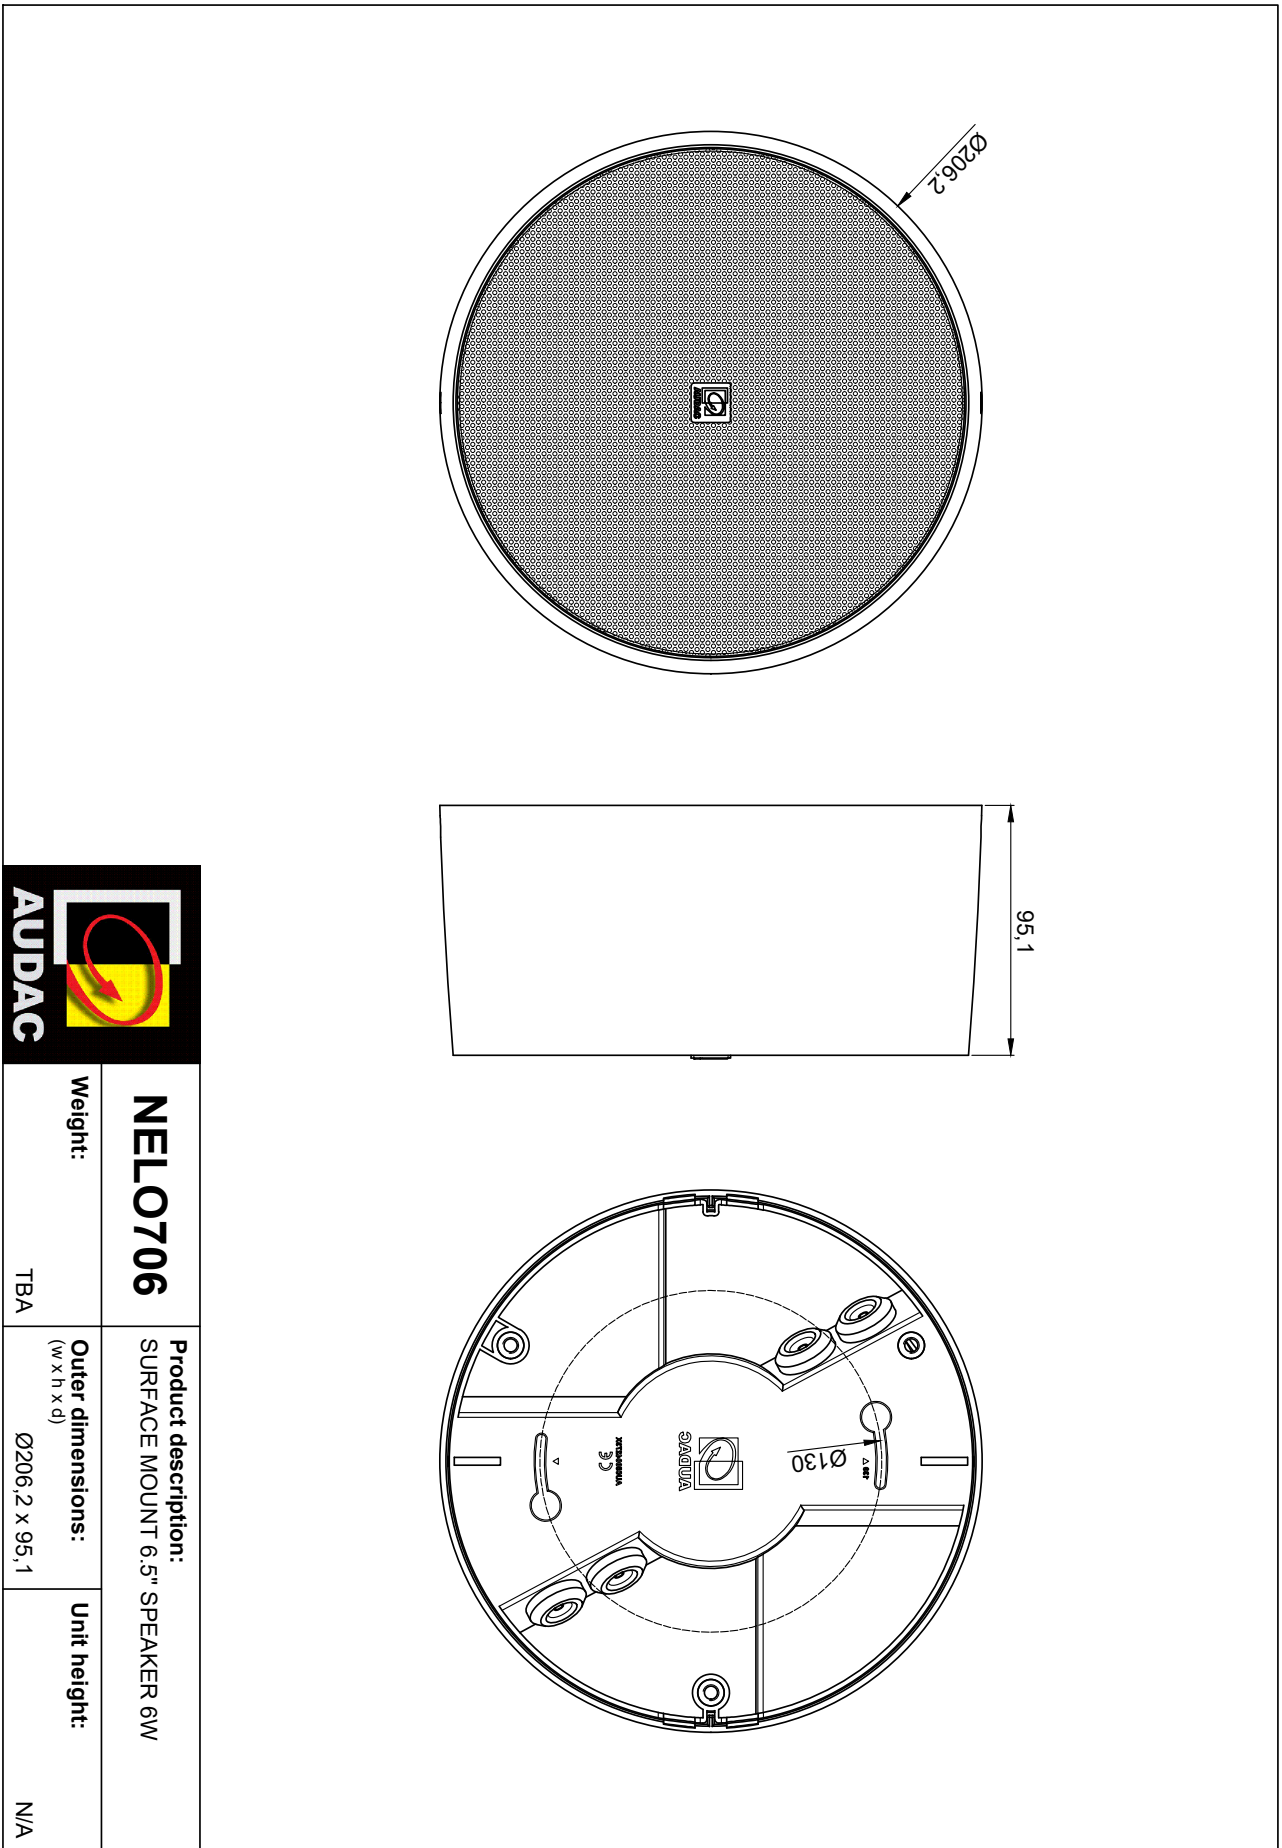

NELO706

Surface mount speaker

Product information:

The NELO706 surface-mount loudspeakers allow installation to any wall or ceiling where functional and cost-efficient reproduction for music & speech is required. It features a 6.5" broadband loudspeaker with a continuous power handling of 10 Watt (RMS) and is fitted with a line transformer for use in 70V/100V public address systems with power tapings for 6W and 3W. The housing is minimalistic and elegant designed with a very narrow border and a finely perforated steel grill on the front. Connections are made through SnapConnect™ terminals, offering a faster, more reliable and safer choice for fixed installations. The NELO706 are available in various models with (NELO706V) and without (NELO706) individual volume controller on its side while being available in two different colors (Black /B & White /W) to blend in with any residential, commercial or industrial environment.

Product Features:

Colours	Black & White
Front finish	Steel grill
Construction	ABS
Mounting	Wall/Ceiling mounting (two screw holes) CSK100 ceiling suspension kit (optional)
Colours	White (RAL9003) (NELO706/W) Black (RAL9005) (NELO706/B)
Dimensions	206.5 x 95 mm (\emptyset x D)
Operating temperature	-25 °C ~ 70 °C

Variants:

- NELO706/B - Black version without volume controller
- NELO706/W - White version without volume controller
- NELO706V/B - Black version with volume controller
- NELO706V/W - White version with volume controller

Acoustical data graphs:

Horizontal Polars:

Vertical Polars:

Sensitivity:

Beamwidth (-3dB):

Directivity index:

NELO706V		Product description: SURFACE MOUNT 6.5" SPEAKER 6W WITH VOLUME CONTROL
Weight:	TBA	
Outer dimensions: (w x h x d)	206,2 x 213,4 x 95,1	Unit height: N/A