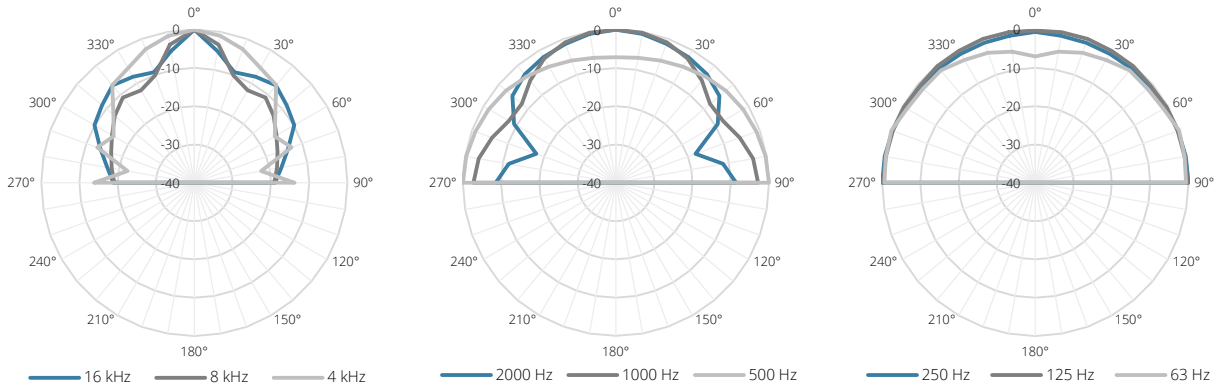

NELO706

Surface mount speaker

Product information:

The NELO706 surface-mount loudspeakers allow installation to any wall or ceiling where functional and cost-efficient reproduction for music & speech is required. It features a 6.5" broadband loudspeaker with a continuous power handling of 10 Watt (RMS) and is fitted with a line transformer for use in 70V/100V public address systems with power tapings for 6W and 3W. The housing is minimalistic and elegant designed with a very narrow border and a finely perforated steel grill on the front. Connections are made through SnapConnect™ terminals, offering a faster, more reliable and safer choice for fixed installations. The NELO706 are available in various models with (NELO706V) and without (NELO706) individual volume controller on its side while being available in two different colors (Black /B & White /W) to blend in with any residential, commercial or industrial environment.

Product Features:

Colours	Black & White
Front finish	Steel grill
Construction	ABS
Mounting	Wall/Ceiling mounting (two screw holes) CSK100 ceiling suspension kit (optional)
Colours	White (RAL9003) (NELO706/W) Black (RAL9005) (NELO706/B)
Dimensions	206.5 x 95 mm (\emptyset x D)
Operating temperature	-25 °C ~ 70 °C

Variants:

- NELO706/B - Black version without volume controller
- NELO706/W - White version without volume controller
- NELO706V/B - Black version with volume controller
- NELO706V/W - White version with volume controller

Acoustical data graphs:

Horizontal Polars:

Vertical Polars:

Sensitivity:

Beamwidth (-3dB):

Directivity index:

NELO706V		Product description: SURFACE MOUNT 6.5" SPEAKER 6W WITH VOLUME CONTROL
Weight:	TBA	
Outer dimensions: (w x h x d)	206,2 x 213,4 x 95,1	Unit height: N/A