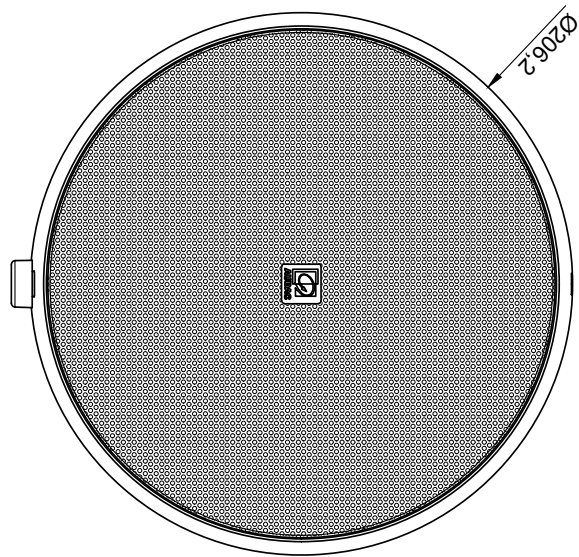

Product Features:

Colours	Black & White
Front finish	Steel grill
Construction	ABS
Mounting	Wall/Ceiling mounting (two screw holes) CSK100 ceiling suspension kit (optional)
Colours	White (RAL9003) (NELO706/W) Black (RAL9005) (NELO706/B)
Dimensions	206.5 x 95 mm (\emptyset x D)
Operating temperature	-25 °C ~ 70 °C

Acoustical data graphs:

Horizontal Polars:

Vertical Polars:

Sensitivity:

Beamwidth (-3dB):

Directivity index:

NELO706V		Product description: SURFACE MOUNT 6.5" SPEAKER 6W WITH VOLUME CONTROL
Weight:	TBA	
Outer dimensions: (w x h x d)	206,2 x 213,4 x 95,1	Unit height: N/A