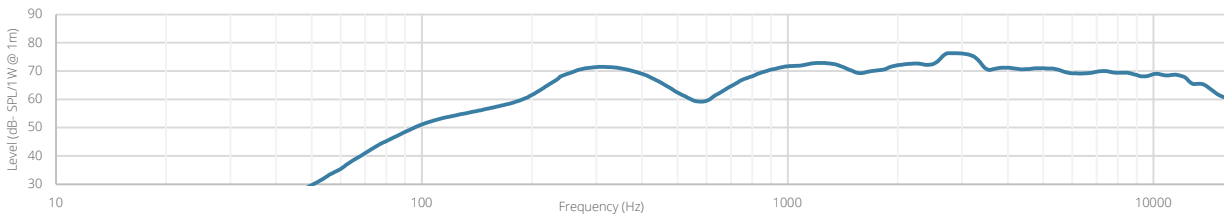

Acoustical data graphs:

Horizontal Polars:

Vertical Polars:

Sensitivity:

Beamwidth (-3dB):

Directivity index:

NELO706V		Product description: SURFACE MOUNT 6.5" SPEAKER 6W WITH VOLUME CONTROL
Weight:	TBA	
Outer dimensions: (w x h x d)	206,2 x 213,4 x 95,1	Unit height: N/A