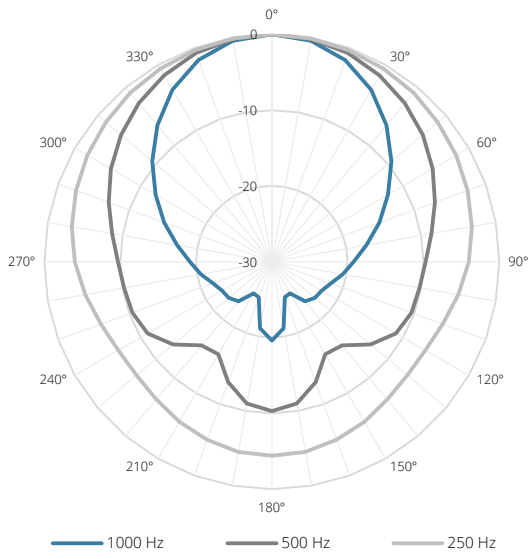

Product Features:

Dimensions		450 x 534 x 525 mm (W x H x D)
Weight		31 kg
Operating temperature		-20 °C ~ 60 °C
Construction		18 mm plywood with structured coating
Front finish		Steel grill (18 gauge)
Mounting & handling	Rigging points	3 x M6 mounting bracket installation holes on both sides
	Stand fitting	Optional 35 mm pole adapter
	Carry handles	Integrated carry handle on both sides
Colours		Black (RAL9004) (BASO15/B)
		White (RAL9003) (BASO15/W)
Accessories	Optional	MBK100 Bass cabinet mounting set
		CHB196 35 mm pole adapter

Variants:

- BASO15/B - Black version
- BASO15/W - White version

Acoustical data graphs:

Horizontal Polars:

Vertical Polars:

Sensitivity:

Weight:	BASO15	Product description:	Unit height:
TBA	COMPACT 15" BASS REFLEX CABINET - 700W RMS		N/A
Outer dimensions: (w x h x d)			
450 x 534 x 525			