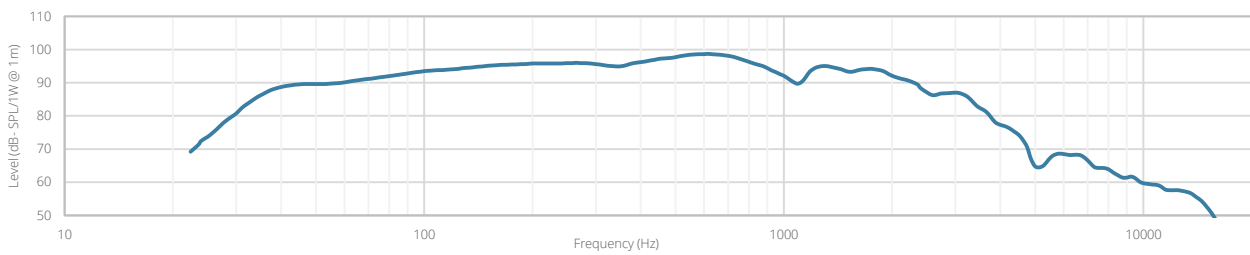

Variants:

- BASO15/B - Black version
- BASO15/W - White version

Acoustical data graphs:

Horizontal Polars:

Vertical Polars:

Sensitivity:

Weight:	BASO15	Product description:	Unit height:
TBA	COMPACT 15" BASS REFLEX CABINET - 700W RMS		N/A
Outer dimensions: (w x h x d)			
450 x 534 x 525			