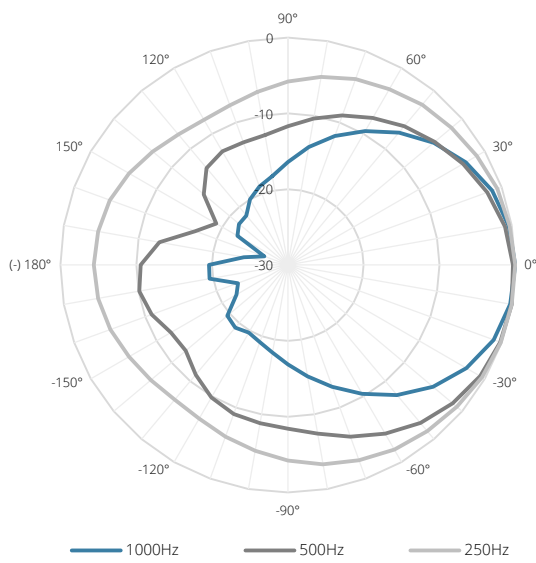

Product Features:

Dimensions		450 x 534 x 525 mm (W x H x D)
Weight		31 kg
Operating temperature		-20 °C ~ 60 °C
Construction		18 mm plywood with structured coating
Front finish		Steel grill (18 gauge)
Mounting & handling	Rigging points	3 x M6 mounting bracket installation holes on both sides
	Stand fitting	Optional 35 mm pole adapter
	Carry handles	Integrated carry handle on both sides
Colours		Black (RAL9004) (BASO15/B)
		White (RAL9003) (BASO15/W)
Accessories	Optional	MBK100 Bass cabinet mounting set
		CHB196 35 mm pole adapter

Variants:

- BASO15/B - Black version
- BASO15/W - White version

Acoustical data graphs:

Horizontal Polars:

Vertical Polars:

Sensitivity:

Weight:	BASO15	Product description:	Unit height:
TBA	COMPACT 15" BASS REFLEX CABINET - 700W RMS		N/A
Outer dimensions: (w x h x d)			
450 x 534 x 525			