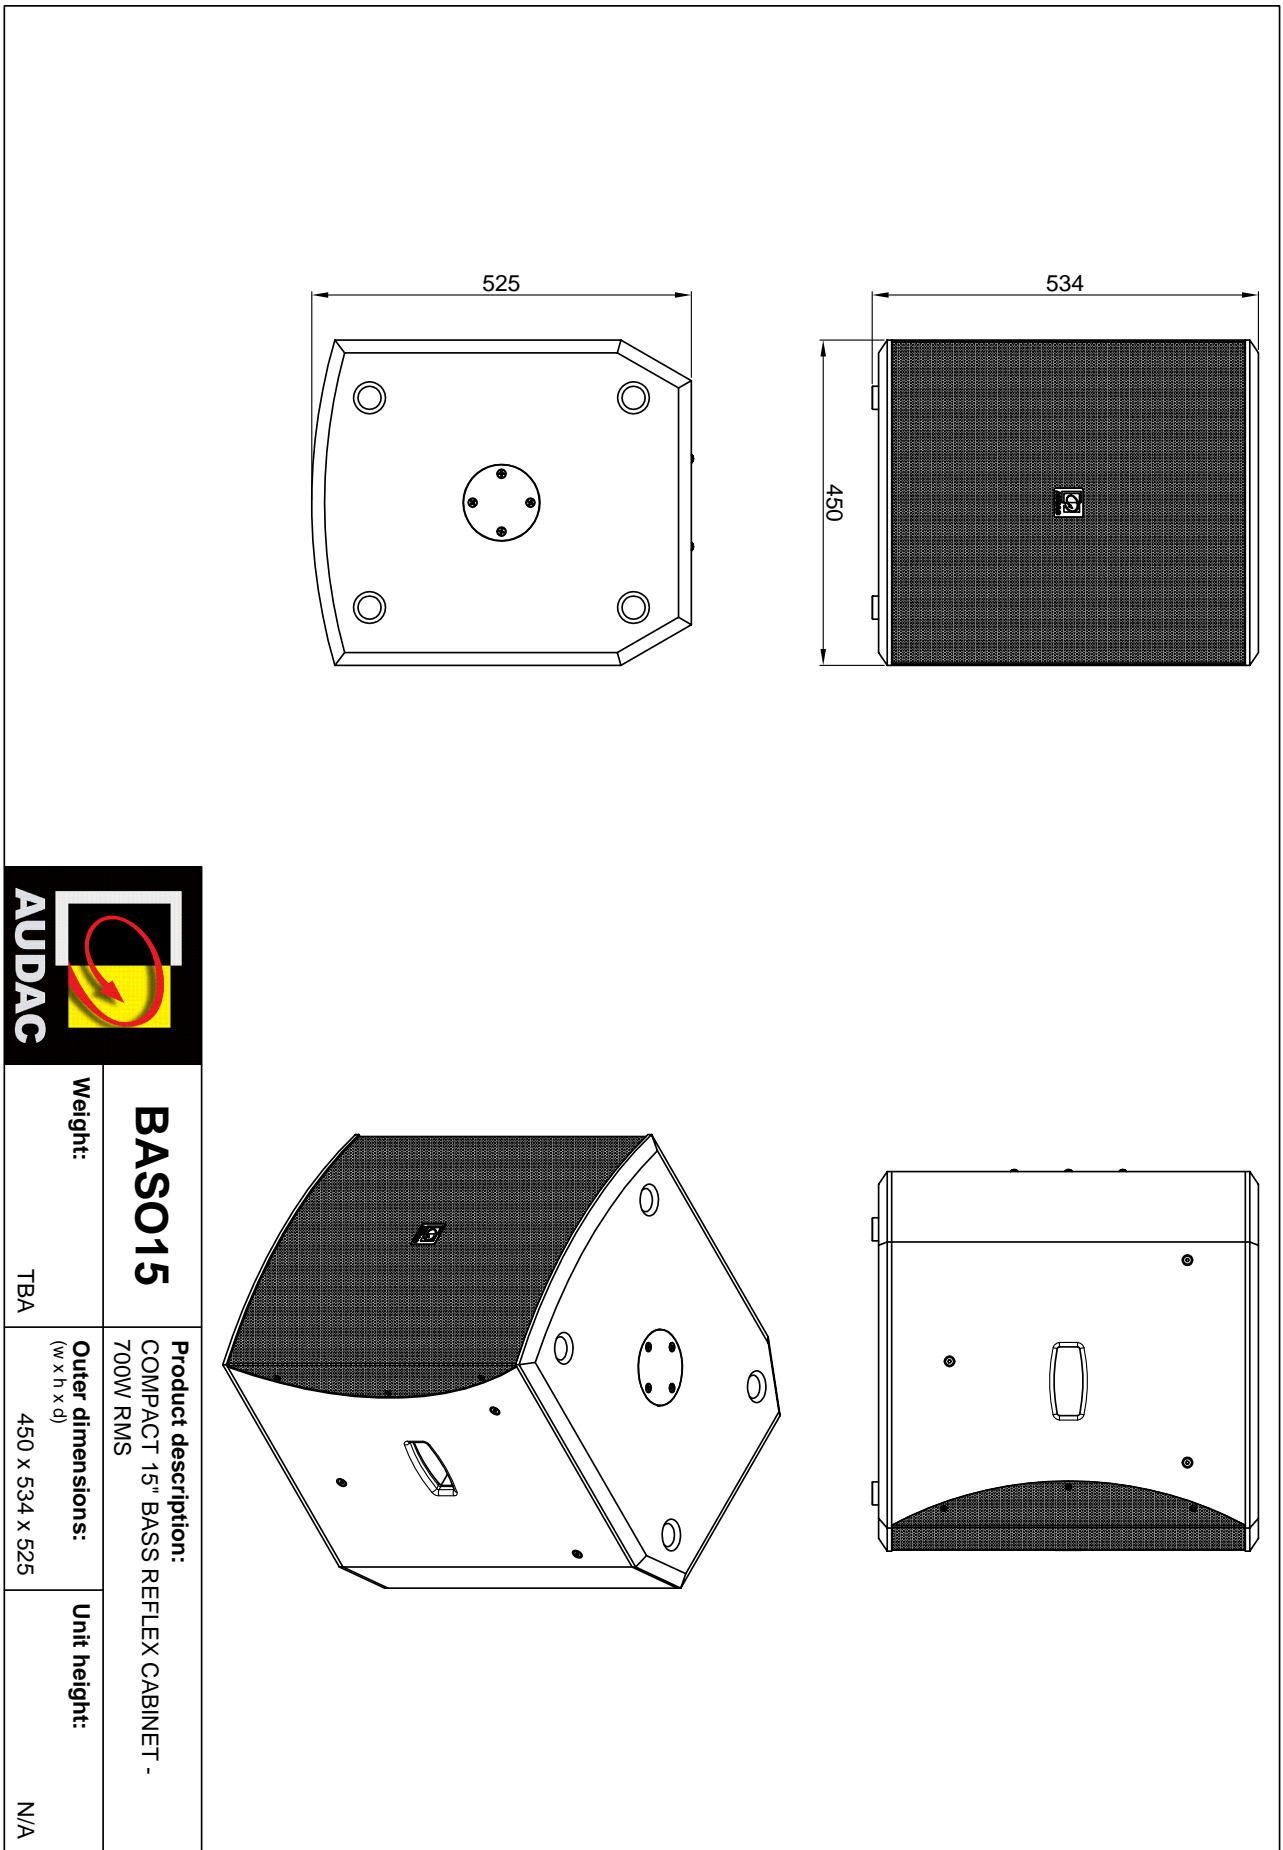

BASO15

Compact 15" bass reflex cabinet

Highlights:

- 2 x Speakon compatible connector in recessed connector dish (linkthrough)
- 15" high-performance woofer
- Impact resistant die-cast frame
- DuraWeather™ cone treatment
- SolidGrip™ carry handles

Product Features:

Dimensions		450 x 534 x 525 mm (W x H x D)
Weight		31 kg
Operating temperature		-20 °C ~ 60 °C
Construction		18 mm plywood with structured coating
Front finish		Steel grill (18 gauge)
Mounting & handling	Rigging points	3 x M6 mounting bracket installation holes on both sides
	Stand fitting	Optional 35 mm pole adapter
	Carry handles	Integrated carry handle on both sides
Colours		Black (RAL9004) (BASO15/B)
		White (RAL9003) (BASO15/W)
Accessories	Optional	MBK100 Bass cabinet mounting set
		CHB196 35 mm pole adapter

Variants:

- BASO15/B - Black version
- BASO15/W - White version

Acoustical data graphs:

Horizontal Polars:

Vertical Polars:

Sensitivity:

Weight:	BASO15	Product description:	Unit height:
TBA	COMPACT 15" BASS REFLEX CABINET - 700W RMS		N/A
Outer dimensions: (w x h x d)			
450 x 534 x 525			