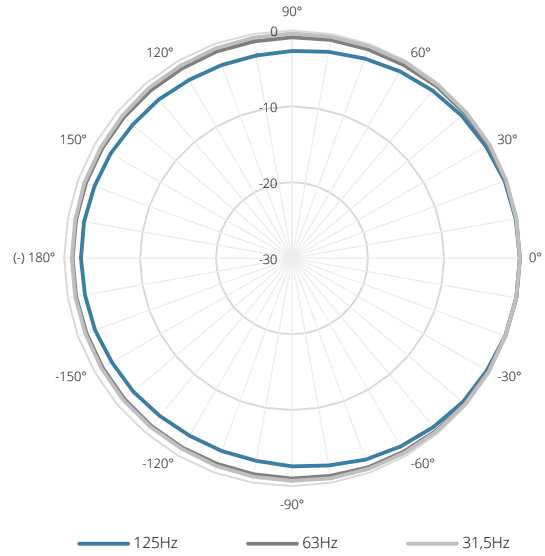

Product Features:

Dimensions		450 x 534 x 525 mm (W x H x D)
Weight		31 kg
Operating temperature		-20 °C ~ 60 °C
Construction		18 mm plywood with structured coating
Front finish		Steel grill (18 gauge)
Mounting & handling	Rigging points	3 x M6 mounting bracket installation holes on both sides
	Stand fitting	Optional 35 mm pole adapter
	Carry handles	Integrated carry handle on both sides
Colours		Black (RAL9004) (BASO15/B)
		White (RAL9003) (BASO15/W)
Accessories	Optional	MBK100 Bass cabinet mounting set
		CHB196 35 mm pole adapter

Variants:

- BASO15/B - Black version
- BASO15/W - White version

Acoustical data graphs:

Horizontal Polars:

Vertical Polars:

Sensitivity:

Weight:	BASO15	Product description:	Unit height:
TBA	COMPACT 15" BASS REFLEX CABINET - 700W RMS		N/A
Outer dimensions: (w x h x d)			
450 x 534 x 525			