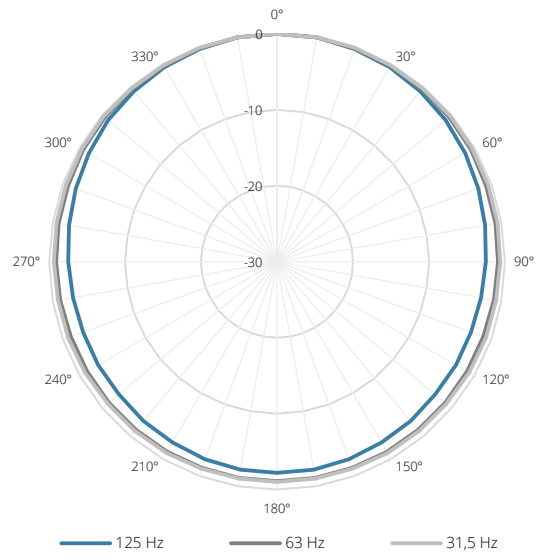

Product Features:

Dimensions		450 x 534 x 525 mm (W x H x D)
Weight		31 kg
Operating temperature		-20 °C ~ 60 °C
Construction		18 mm plywood with structured coating
Front finish		Steel grill (18 gauge)
Mounting & handling	Rigging points	3 x M6 mounting bracket installation holes on both sides
	Stand fitting	Optional 35 mm pole adapter
	Carry handles	Integrated carry handle on both sides
Colours		Black (RAL9004) (BASO15/B)
		White (RAL9003) (BASO15/W)
Accessories	Optional	MBK100 Bass cabinet mounting set
		CHB196 35 mm pole adapter

Variants:

- BASO15/B - Black version
- BASO15/W - White version

Acoustical data graphs:

Horizontal Polars:

Vertical Polars:

Sensitivity:

Weight:	BASO15	Product description:	Unit height:
TBA	COMPACT 15" BASS REFLEX CABINET - 700W RMS		N/A
Outer dimensions: (w x h x d)			
450 x 534 x 525			