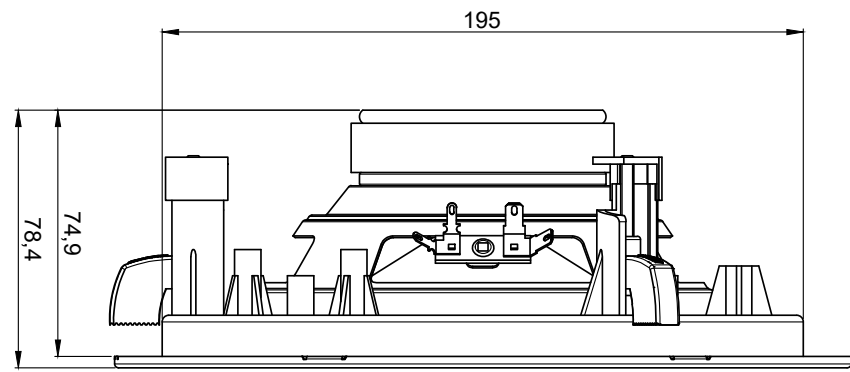

Product Features:

Cut-out measurement	200 mm (Ø)
Weight	1.45 kg (CIRA724) 1.35 kg (CIRA730D)
Operating temperature	-20 °C ~ 60 °C
Construction	ABS
Front finish	TwistFix™ Borderless finely perforated steel grill
Built-in depth	78 mm (CIRA724) 75 mm (CIRA730D)
Mounting	QuickFit™ mounting system Fixture point for safety cable
Colours	White (RAL9003) (CIRA724/W& CIRA730D/W)
Dimensions	224 mm (Ø)

Variants:

- CIRA724/W - White version, 8Ω & 100V
- CIRA730D/W - White version, 16 Ω

Acoustical data graphs:

Polars:

Sensitivity:

Beamwidth (-3dB):

Directivity index:

<p>CIRA724</p>	<p>Product description: QUICK-FIT 2-WAY 6.5" CEILING SPEAKER WITH TWIST-FIX GRILL 24W/100V & 8 OHM</p>	<p>Unit height: N/A</p>
<p>Weight: TBA</p>	<p>Outer dimensions: (w x h x d) $\varnothing 224 \times 81,3$</p>	

CIRA730D	Product description: QUICK-FIT 2-WAY 6.5" CEILING SPEAKER WITH TWIST-FIX GRILL 30W/16 OHM	Unit height: N/A
Weight: TBA	Outer dimensions: (w x h x d) Ø224 x 78,4	