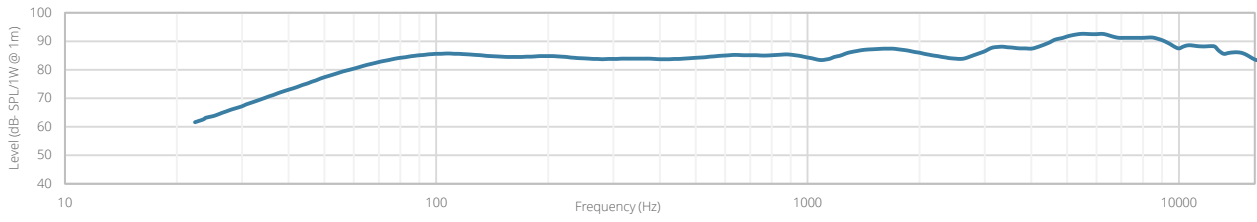

Product Features:

Cut-out measurement	200 mm (Ø)
Weight	1.45 kg (CIRA724) 1.35 kg (CIRA730D)
Operating temperature	-20 °C ~ 60 °C
Construction	ABS
Front finish	TwistFix™ Borderless finely perforated steel grill
Built-in depth	78 mm (CIRA724) 75 mm (CIRA730D)
Mounting	QuickFit™ mounting system Fixture point for safety cable
Colours	White (RAL9003) (CIRA724/W& CIRA730D/W)
Dimensions	224 mm (Ø)

Variants:

- CIRA724/W - White version, 8Ω & 100V
- CIRA730D/W - White version, 16 Ω

Acoustical data graphs:

Polars:

Sensitivity:

Beamwidth (-3dB):

Directivity index:

<p>CIRA724</p>	<p>Product description: QUICK-FIT 2-WAY 6.5" CEILING SPEAKER WITH TWIST-FIX GRILL 24W/100V & 8 OHM</p>	<p>Unit height: N/A</p>
<p>Weight: TBA</p>	<p>Outer dimensions: (w x h x d) $\varnothing 224 \times 81,3$</p>	

CIRA730D	Product description: QUICK-FIT 2-WAY 6.5" CEILING SPEAKER WITH TWIST-FIX GRILL 30W/16 OHM	Unit height: N/A
Weight: TBA	Outer dimensions: (w x h x d) Ø224 x 78,4	