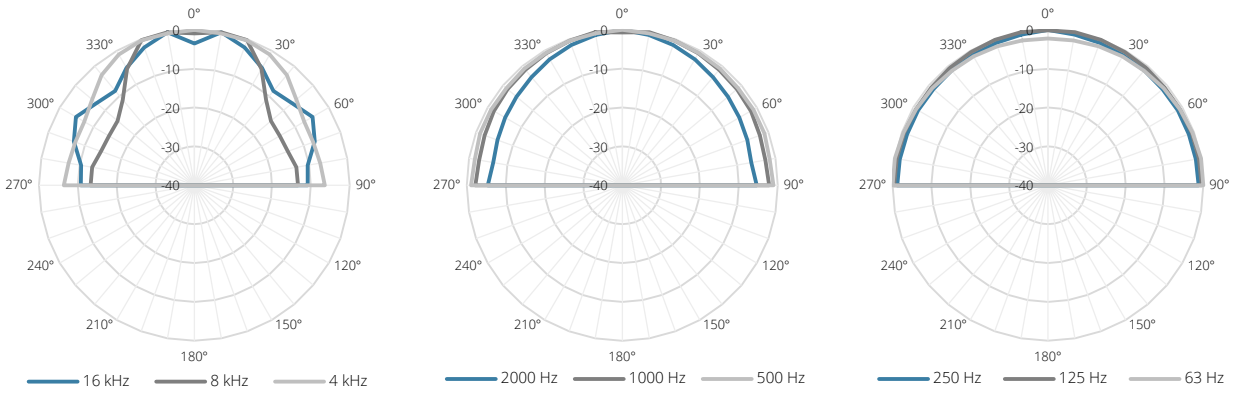

Optional dark grill GU07

Impedance:

Voltage:

System specifications:

Max. Power		60 W
RMS Power		30 W
Sound Pressure (Max. W/1m)	@ 100 V	103 dB
Sensitivity (1W/1m)		88 dB
Frequency	Response (± 3 dB)	55 Hz - 20 kHz
Speaker type		2-way coaxial
Impedance		8 Ω (CIRA724) 16 Ω (CIRA730D)
Frequency	Range (-10 dB)	45 Hz - 20 kHz
Dispersion	Conical	150°
Connectors		Multi-tap Fast-con™ connections
Drivers	HF	1"
	LF	6.5¼"
Line Transformer Tappings	1	24 W - 417 Ω (CIRA724)
	2	12 W - 833 Ω (CIRA724)
	3	6 W - 1667 Ω (CIRA724)

Product Features:

Cut-out measurement	200 mm (Ø)
Weight	1.45 kg (CIRA724) 1.35 kg (CIRA730D)
Operating temperature	-20 °C ~ 60 °C
Construction	ABS
Front finish	TwistFix™ Borderless finely perforated steel grill
Built-in depth	78 mm (CIRA724) 75 mm (CIRA730D)
Mounting	QuickFit™ mounting system Fixture point for safety cable
Colours	White (RAL9003) (CIRA724/W& CIRA730D/W)
Dimensions	224 mm (Ø)

Variants:

- CIRA724/W - White version, 8Ω & 100V
- CIRA730D/W - White version, 16 Ω

Acoustical data graphs:

Polars:

Sensitivity:

Beamwidth (-3dB):

Directivity index:

<p>CIRA724</p>	<p>Product description: QUICK-FIT 2-WAY 6.5" CEILING SPEAKER WITH TWIST-FIX GRILL 24W/100V & 8 OHM</p>	<p>Unit height: N/A</p>
<p>Weight: TBA</p>	<p>Outer dimensions: (w x h x d) $\varnothing 224 \times 81,3$</p>	

CIRA730D	Product description: QUICK-FIT 2-WAY 6.5" CEILING SPEAKER WITH TWIST-FIX GRILL 30W/16 OHM	Unit height: N/A
Weight: TBA	Outer dimensions: (w x h x d) Ø224 x 78,4	