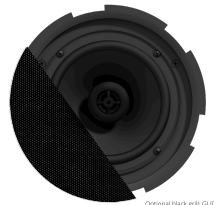

CIRA7

QuickFit™ 2-way 6.5" ceiling speaker with TwistFix™ grill

Designed to offer the best value for money ratio. The CIRA series are coaxial 2-way ceiling speakers featuring exceptional intelligibility and musical performance. The TwistFix™ borderless grill design offers easy but solid assembly and a completely seamless transition from grill to ceiling. This results in a perfect blend in to its environment. The QuickFit™ installation system combined with FastCon™ connector offers lifetime stability and great installers convenience.

The CIRA7 features a 6.5" driver using polypropylene cone material, combined with a 1" Mylar tweeter fitted with a phase plug for excellent off axis performance. The selected materials guarantee a low distortion performance with smooth and flat frequency response. A continuous power handling of 30 Watt (RMS) and maximum power handling of 60 watt is achieved, while fitted with a multi-tapping 100V line transformer with tapings for 24W, 12W, 6W and an 8 Ohm or 16 Ohm bypass connection.

Product Features:

Cut-out measurement	200 mm (Ø)
Weight	1.45 kg (CIRA724) 1.35 kg (CIRA730D)
Operating temperature	-20 °C ~ 60 °C
Construction	ABS
Front finish	TwistFix™ Borderless finely perforated steel grill
Built-in depth	78 mm (CIRA724) 75 mm (CIRA730D)
Mounting	QuickFit™ mounting system Fixture point for safety cable
Colours	White (RAL9003) (CIRA724/W& CIRA730D/W)
Dimensions	224 mm (Ø)

CIRA730D	Product description: QUICK-FIT 2-WAY 6.5" CEILING SPEAKER WITH TWIST-FIX GRILL 30W/16 OHM	Unit height: N/A
Weight: TBA	Outer dimensions: (w x h x d) Ø224 x 78,4	