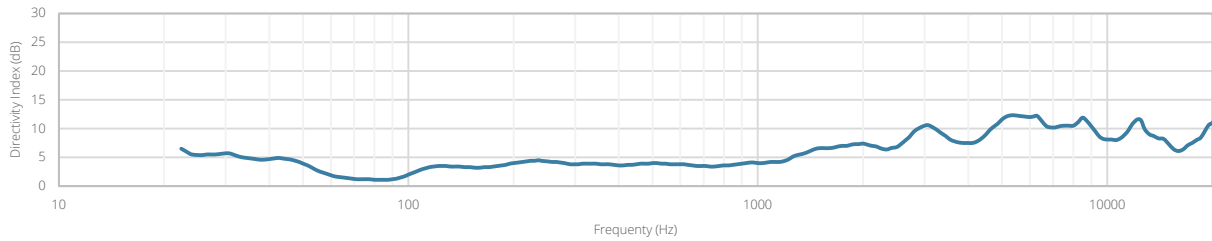

Product Features:

Cut-out measurement	200 mm (Ø)
Weight	1.45 kg (CIRA724) 1.35 kg (CIRA730D)
Operating temperature	-20 °C ~ 60 °C
Construction	ABS
Front finish	TwistFix™ Borderless finely perforated steel grill
Built-in depth	78 mm (CIRA724) 75 mm (CIRA730D)
Mounting	QuickFit™ mounting system Fixture point for safety cable
Colours	White (RAL9003) (CIRA724/W& CIRA730D/W)
Dimensions	224 mm (Ø)

Variants:

- CIRA724/W - White version, 8Ω & 100V
- CIRA730D/W - White version, 16 Ω

Acoustical data graphs:

Polars:

Sensitivity:

Beamwidth (-3dB):

Directivity index:

<p>CIRA724</p>	<p>Product description: QUICK-FIT 2-WAY 6.5" CEILING SPEAKER WITH TWIST-FIX GRILL 24W/100V & 8 OHM</p>	<p>Unit height: N/A</p>
<p>Weight: TBA</p>	<p>Outer dimensions: (w x h x d) $\varnothing 224 \times 81,3$</p>	

CIRA730D	Product description: QUICK-FIT 2-WAY 6.5" CEILING SPEAKER WITH TWIST-FIX GRILL 30W/16 OHM	Unit height: N/A
Weight: TBA	Outer dimensions: (w x h x d) Ø224 x 78,4	