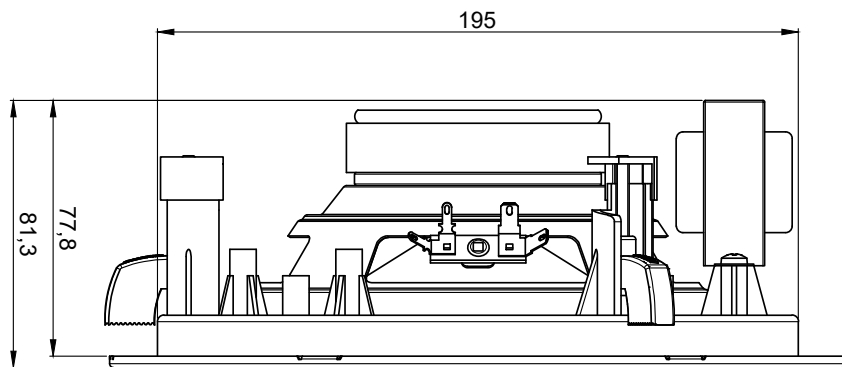

Product Features:

Cut-out measurement	200 mm (Ø)
Weight	1.45 kg (CIRA724) 1.35 kg (CIRA730D)
Operating temperature	-20 °C ~ 60 °C
Construction	ABS
Front finish	TwistFix™ Borderless finely perforated steel grill
Built-in depth	78 mm (CIRA724) 75 mm (CIRA730D)
Mounting	QuickFit™ mounting system Fixture point for safety cable
Colours	White (RAL9003) (CIRA724/W& CIRA730D/W)
Dimensions	224 mm (Ø)

Variants:

- CIRA724/W - White version, 8Ω & 100V
- CIRA730D/W - White version, 16 Ω

Acoustical data graphs:

Polars:

Sensitivity:

Beamwidth (-3dB):

Directivity index:

<p>CIRA724</p>	<p>Product description: QUICK-FIT 2-WAY 6.5" CEILING SPEAKER WITH TWIST-FIX GRILL 24W/100V & 8 OHM</p>	<p>Unit height: N/A</p>
<p>Weight: TBA</p>	<p>Outer dimensions: (w x h x d) $\varnothing 224 \times 81,3$</p>	

CIRA730D	Product description: QUICK-FIT 2-WAY 6.5" CEILING SPEAKER WITH TWIST-FIX GRILL 30W/16 OHM	Unit height: N/A
Weight: TBA	Outer dimensions: (w x h x d) Ø224 x 78,4	