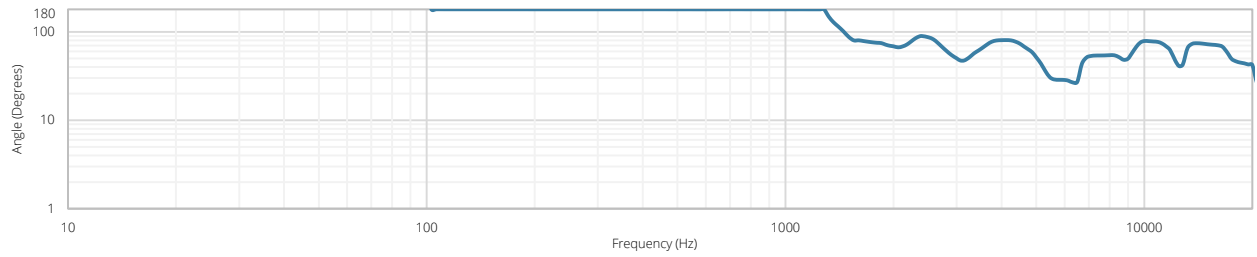

Product Features:

Cut-out measurement	200 mm (Ø)
Weight	1.45 kg (CIRA724) 1.35 kg (CIRA730D)
Operating temperature	-20 °C ~ 60 °C
Construction	ABS
Front finish	TwistFix™ Borderless finely perforated steel grill
Built-in depth	78 mm (CIRA724) 75 mm (CIRA730D)
Mounting	QuickFit™ mounting system Fixture point for safety cable
Colours	White (RAL9003) (CIRA724/W& CIRA730D/W)
Dimensions	224 mm (Ø)

Variants:

- CIRA724/W - White version, 8Ω & 100V
- CIRA730D/W - White version, 16 Ω

Acoustical data graphs:

Polars:

Sensitivity:

Beamwidth (-3dB):

Directivity index:

<p>CIRA724</p>	<p>Product description: QUICK-FIT 2-WAY 6.5" CEILING SPEAKER WITH TWIST-FIX GRILL 24W/100V & 8 OHM</p>	<p>Unit height: N/A</p>
<p>Weight: TBA</p>	<p>Outer dimensions: (w x h x d) $\varnothing 224 \times 81,3$</p>	

CIRA730D	Product description: QUICK-FIT 2-WAY 6.5" CEILING SPEAKER WITH TWIST-FIX GRILL 30W/16 OHM	Unit height: N/A
Weight: TBA	Outer dimensions: (w x h x d) Ø224 x 78,4	