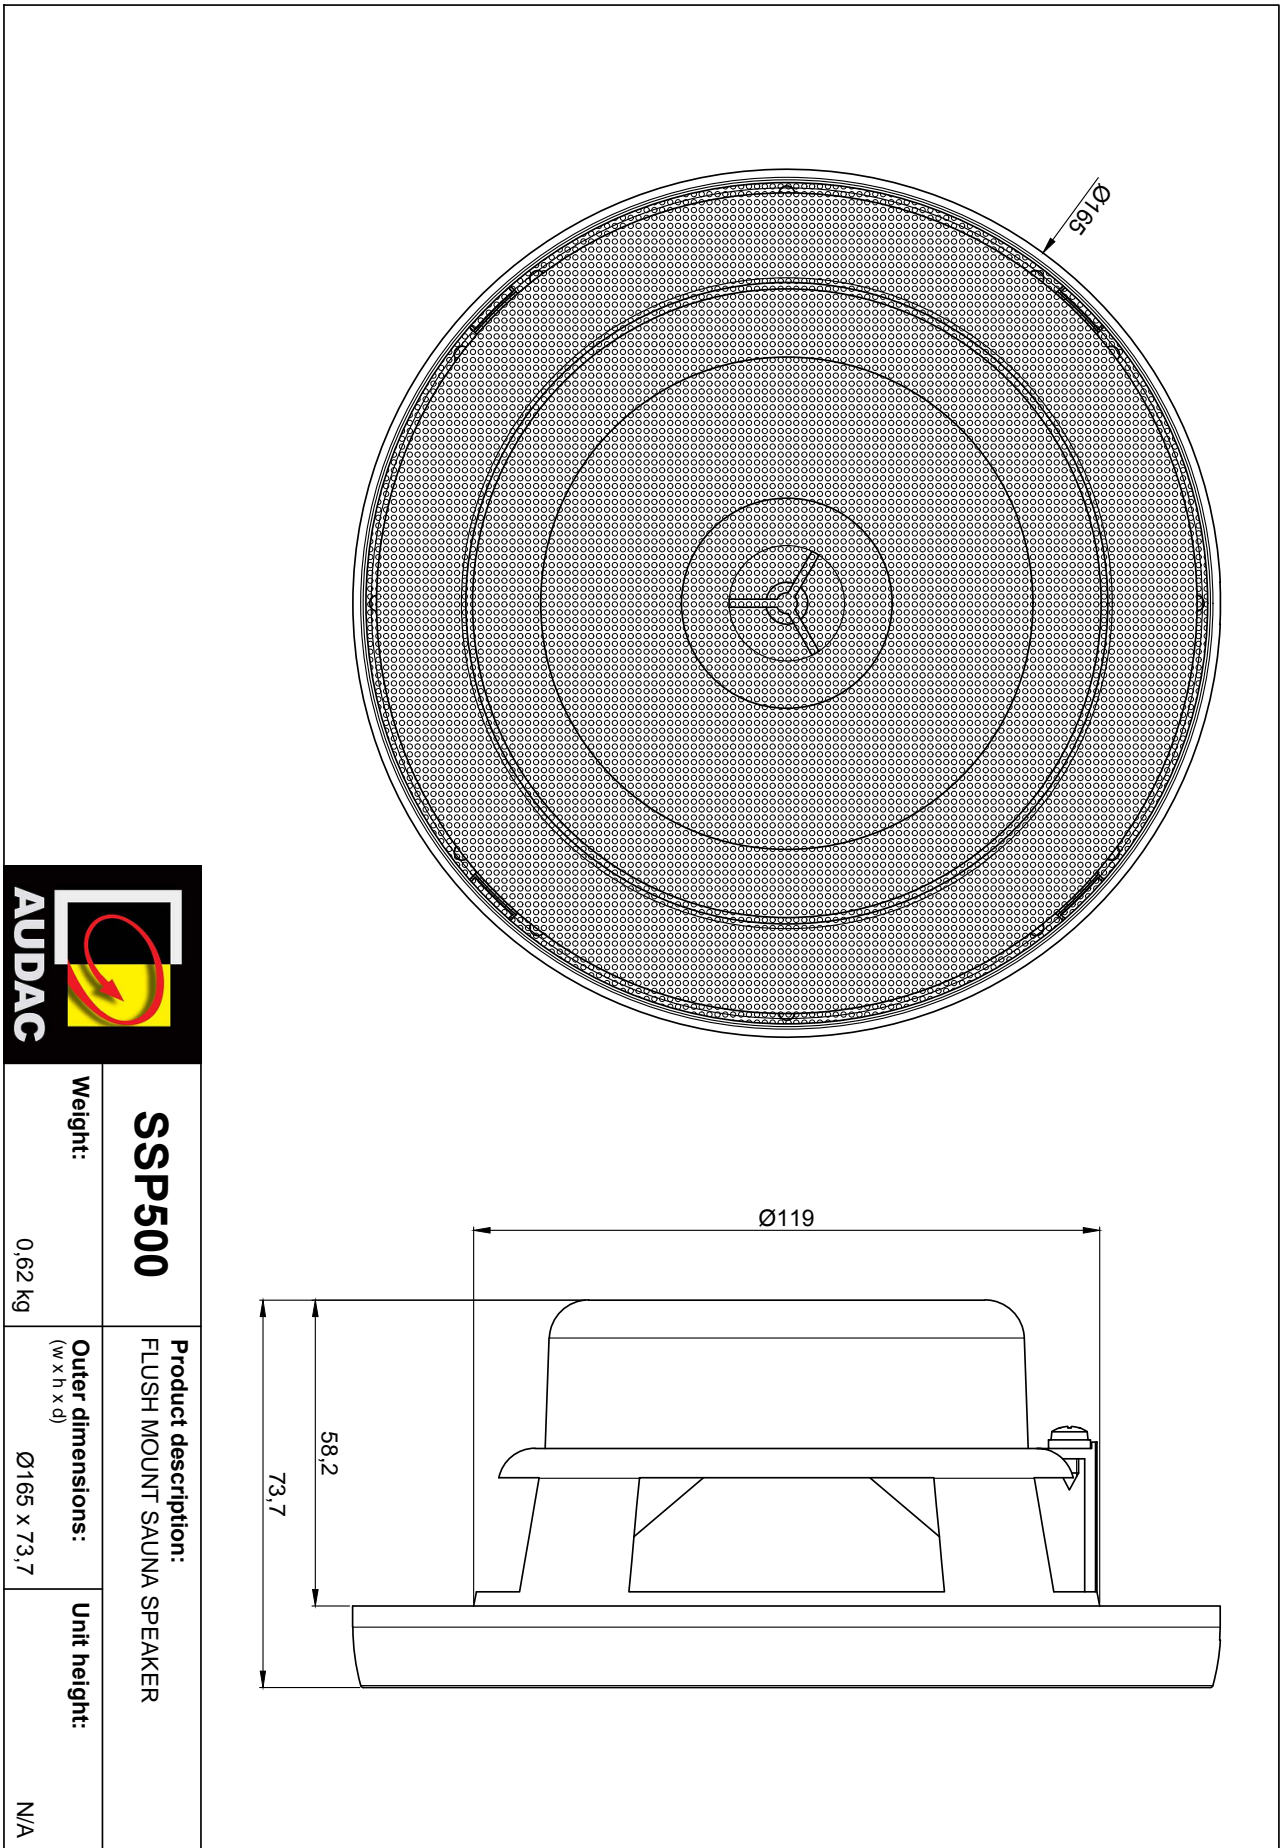

## Product Features:

---

Dimensions		175 x 74 mm ( $\emptyset$ x D)
Weight		0.620 kg
Construction		Heat resistant ABS
Mounting		4 Screws
Cut-out measurement		120 mm ( $\emptyset$ )
Built-in depth		60 mm
Front finish		White aluminium grill
Colours		White (RAL9010)
Operating temperature		-40 $^{\circ}$ C ~ 90 $^{\circ}$ C
Operation relative humidity		< 95 %
Accessories	Included	Cut-out template

	
<b>SSP500</b>	<b>Product description:</b> FLUSH MOUNT SAUNA SPEAKER
Weight: 0,62 kg	Outer dimensions: (w x h x d) $\varnothing 165 \times 73,7$
Unit height: N/A	