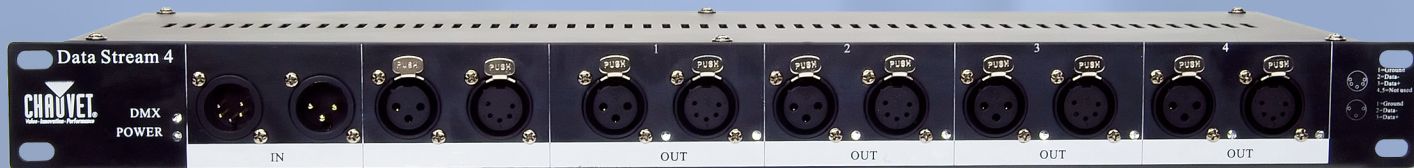

DataStream 4

FEATURES

- Universal DMX-512 optical splitter
- One input to four outputs (3-pin and 5-pin)
- Additional thru output (3-pin and 5-pin) (for linking to other Data Streams)
- Electrical isolation between input and output
- 1-space (1U) rack mount

SPECIFICATIONS

- Power and current: 115V, 60Hz: 3W, 0.1A operating, 0.1A inrush
- AC power: Autoswitching 100V – 240V 50/60Hz
- Weight: 5.8lbs (2.6kg)
- Size: 19in x 5.3in x 1.8in
483mm x 134mm x 46mm

www.chauvetlighting.com