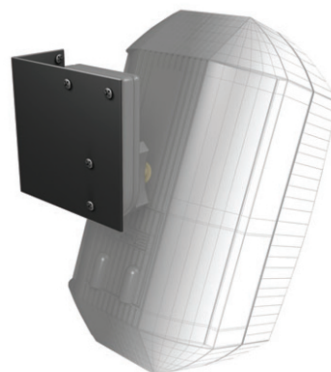

APart MASK
MASKLW - MASKLBL
L-BRACKET

APart

The L-brackets make it possible to install the MASK 4 and MASK 6 speakers in a full 90° angle. This is a handy feature for installation in churches, auditoria,...

The L-brackets are custom-designed to fit the base of the MASK 4/6 Intelli-Mount brackets, and guarantee a perfect installation.

TECHNICAL SPECIFICATIONS

MASKLW	White Color
MASKLBL	Black Color
Packaging :	1 pair per box
Weight :	1.05 Kg net per pair
Dimensions :	185 mm x 130 mm 50 mm x 130 mm